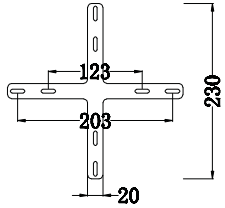

Instruction

Collection: Wall & Ceiling
Series: Speria
Model: C900-CL-05-R
Ceiling Lamps

 - Ceiling Lamps

5 x E14 (40w)

MAYTONI
DECORATIVE LIGHTING

www.maytoni.de