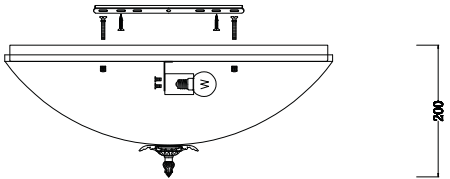

Instruction

Collection: Wall & Ceiling
Series: Speria
Model: C900-CL-05-R
Ceiling Lamps

 - Ceiling Lamps

5 x E14 (40w)

MAYTONI
DECORATIVE LIGHTING

www.maytoni.de