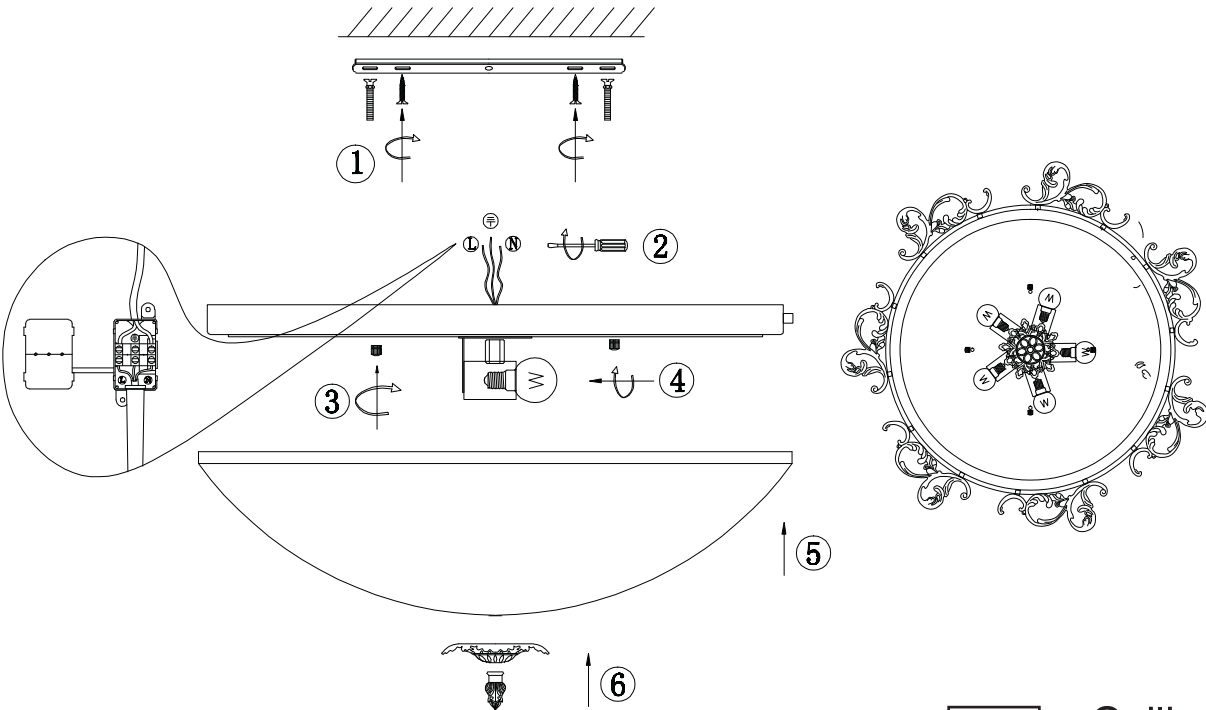

Instruction

Collection: Wall & Ceiling
Series: Speria
Model: C900-CL-05-R
Ceiling Lamps

 - Ceiling Lamps

5 x E14 (40w)

MAYTONI
DECORATIVE LIGHTING

www.maytoni.de