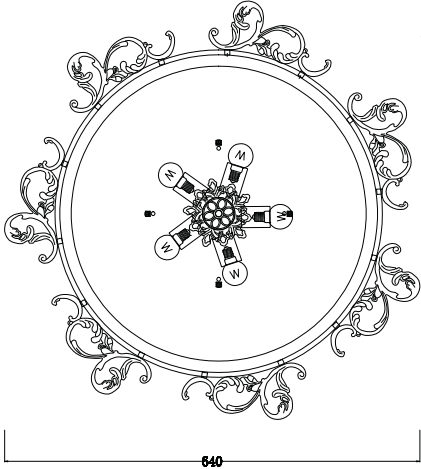

Instruction

Collection: Wall & Ceiling
Series: Speria
Model: C900-CL-05-R
Ceiling Lamps

 - Ceiling Lamps

5 x E14 (40w)

MAYTONI
DECORATIVE LIGHTING

www.maytoni.de