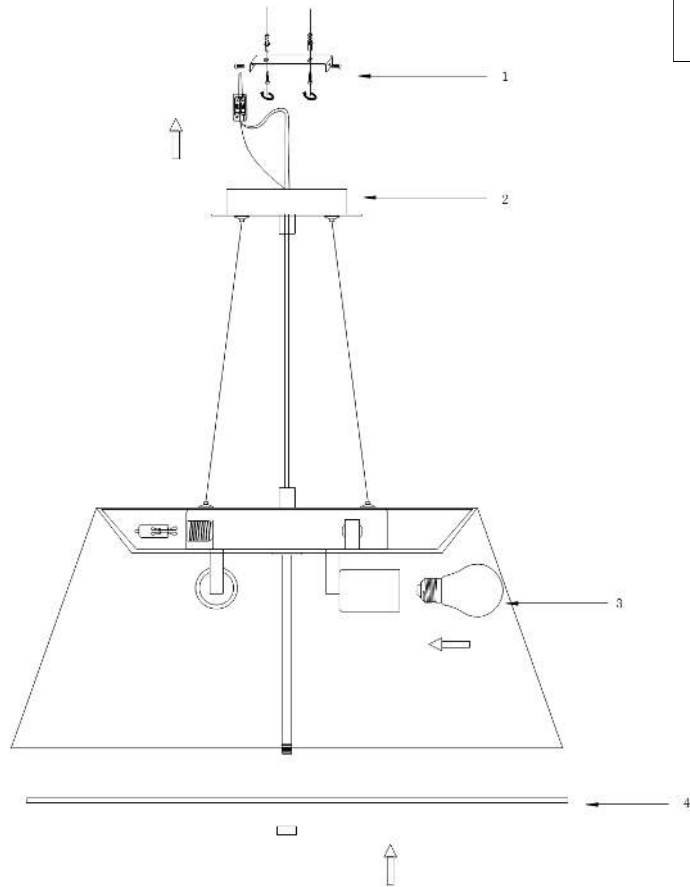

# Instruction

Collection: MODERN  
Series: BERGAMO  
Model: MOD617PL-03CH  
Ceiling

- Ceiling

3 x E27 (60W)  
3 x G9 (20W)

**MAYTONI**  
DECORATIVE LIGHTING

[www.maytoni.de](http://www.maytoni.de)