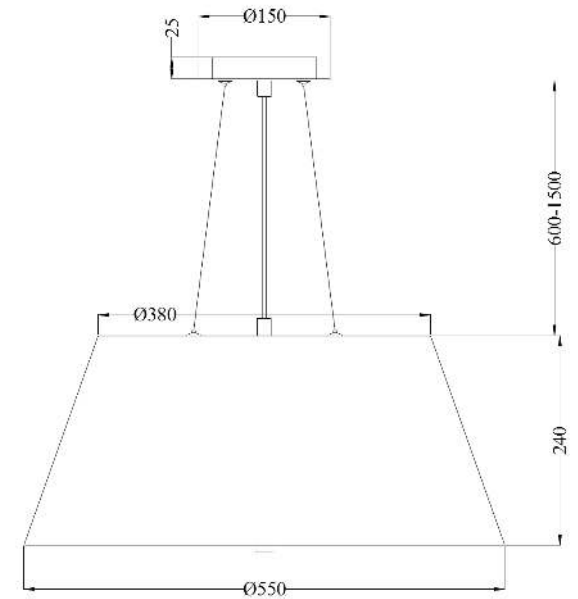

# Instruction

Collection: MODERN  
Series: BERGAMO  
Model: MOD617PL-03CH  
Ceiling

- Ceiling

3 x E27 (60W)  
3 x G9 (20W)

**MAYTONI**  
DECORATIVE LIGHTING

[www.maytoni.de](http://www.maytoni.de)