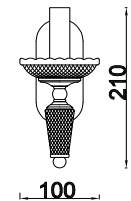

FREYA
TRADITION OF QUALITY

Instruction

FR2009WL-01G

1 x E14 (40W)

Model: FR2009WL-01G
Collection: Classic
Series: Zoe

Wall Lamps