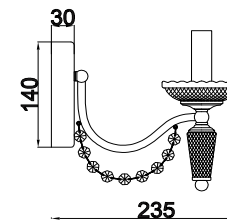

FREYA
TRADITION OF QUALITY

Instruction

FR2009WL-01G

1 x E14 (40W)

Model: FR2009WL-01G
Collection: Classic
Series: Zoe

Wall Lamps