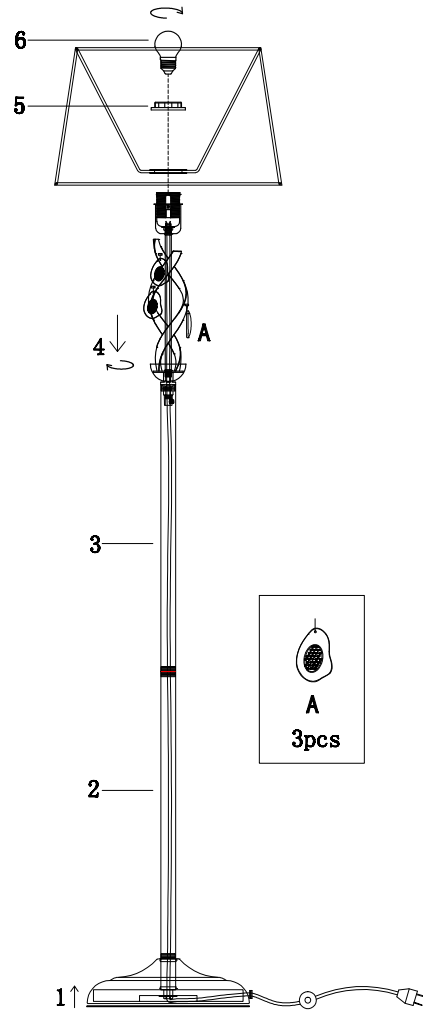

FREYA
TRADITION OF QUALITY

Instruction

FR2001FL-01G

1 x E27 (40W)

Model: FR2001FL-01G
Collection: Classic
Series: Monique

Floor Lamps