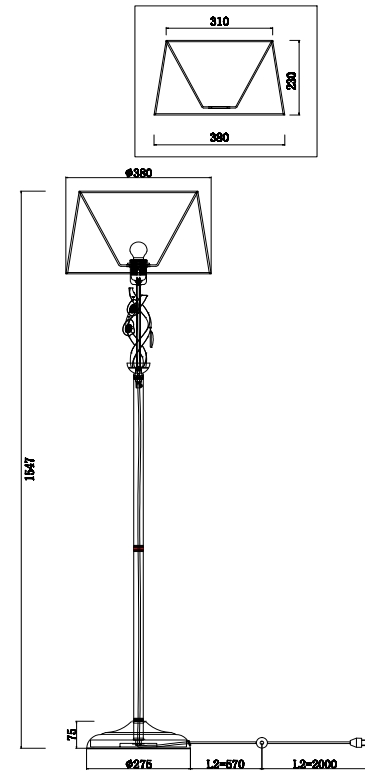

FREYA
TRADITION OF QUALITY

Instruction

FR2001FL-01G

1 x E27 (40W)

Model: FR2001FL-01G
Collection: Classic
Series: Monique

Floor Lamps