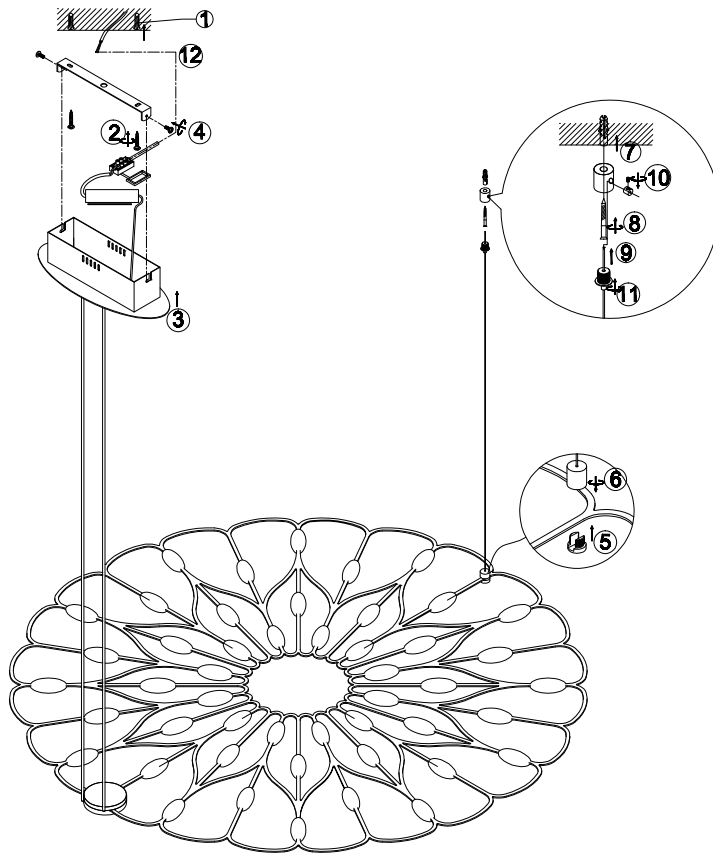

Instruction

MOD037PL-L48B

MAX 48W
3200 Lumen

Model: MOD037PL-L48B
Collection: Modern
Series: Volare

Ceiling Lamps