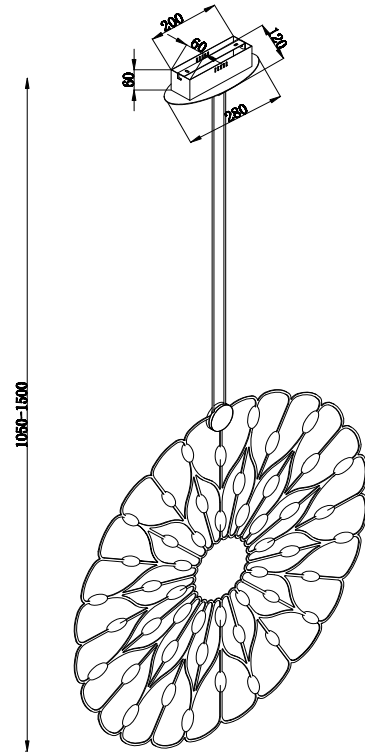

Instruction

MOD037PL-L48B

MAX 48W
3200 Lumen

Model: MOD037PL-L48B
Collection: Modern
Series: Volare

Ceiling Lamps