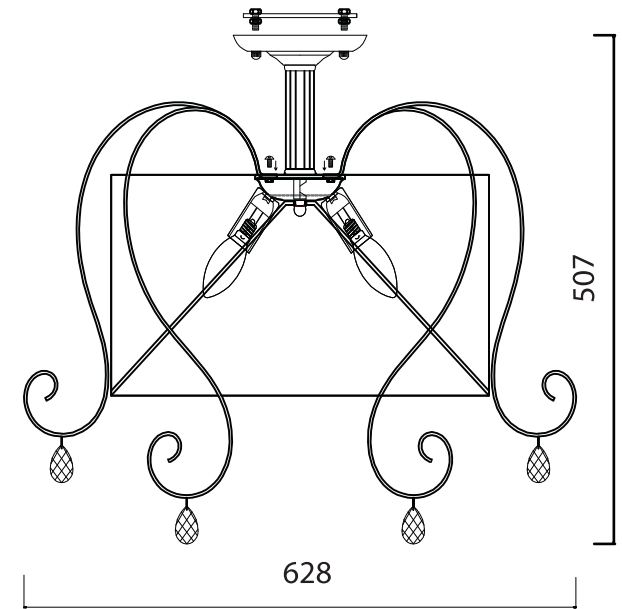

FREYA
TRADITION OF QUALITY

INSTRUCTION

MODEL: FR2020-CL-03-BG
CHANDELIER

3 X E14 (40W)

FREYA-LIGHT.COM