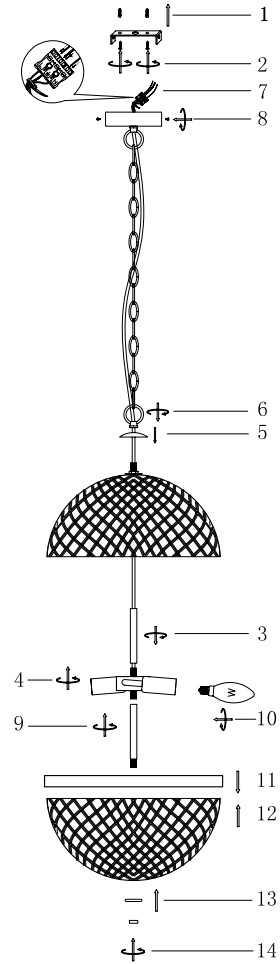

Instruction

P004PL-02CH

2 x E14 (40W)

Model: P004PL-02CH
Collection: Neoclassic
Series: Yonkers

Ceiling Lamps