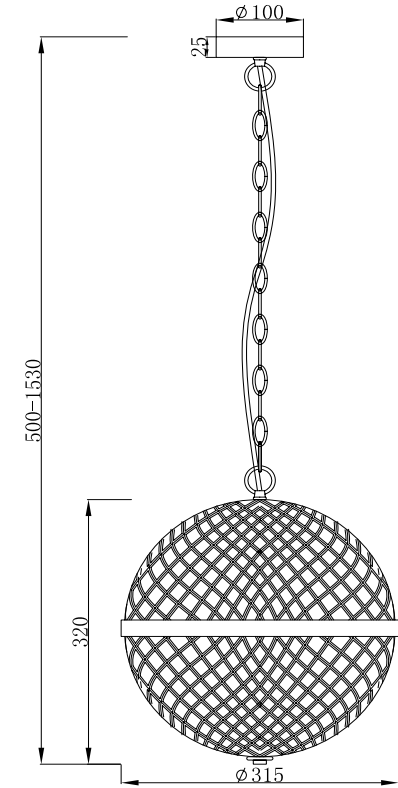

Instruction

P004PL-02CH

2 x E14 (40W)

Model: P004PL-02CH
Collection: Neoclassic
Series: Yonkers

Ceiling Lamps