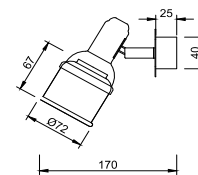

# Instruction

FR7003WL-02BZ

2 x E14 (40W)

Model: FR7003WL-02BZ

Series: Arlette

Wall Lamps