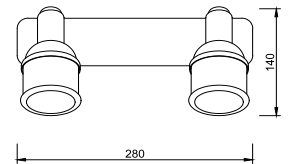

# Instruction

FR7003WL-02BZ

2 x E14 (40W)

Model: FR7003WL-02BZ

Series: Arlette

Wall Lamps