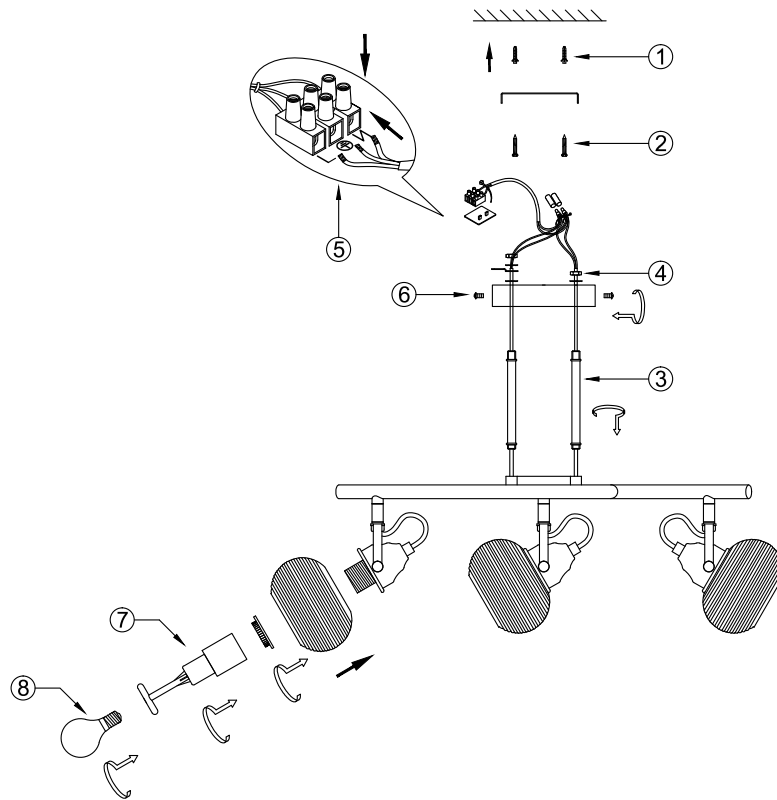

FREYA
TRADITION OF QUALITY

Instruction

FR5690CL-03CH

Model: FR5690CL-03CH
Series: Linda

Ceiling Lamps