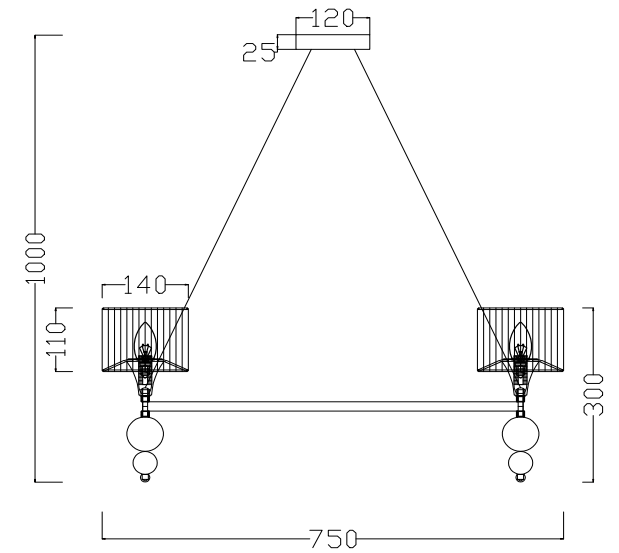

FREYA
TRADITION OF QUALITY

Instruction

FR5093PL-08CH

8 x E14 (40W)

Model: FR5093PL-08CH
Collection: Modern
Series: New Series 093

Ceiling Lamps