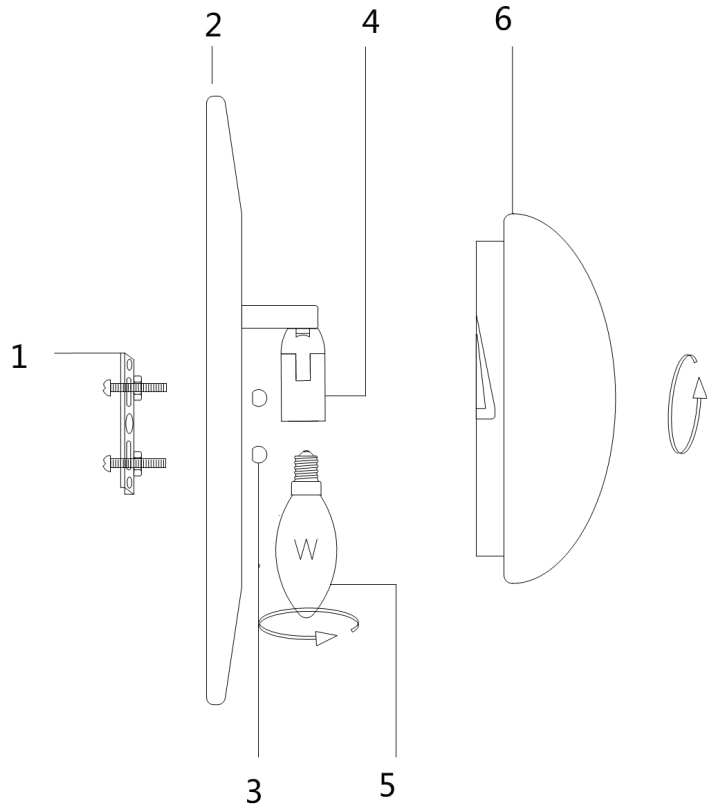

Instruction

Collection: HOUSE

Series: LAMAR

Model: H301-04-G

Wall & ceiling

- Wall & ceiling

4 x E14 (40W)

MAYTONI
DECORATIVE LIGHTING