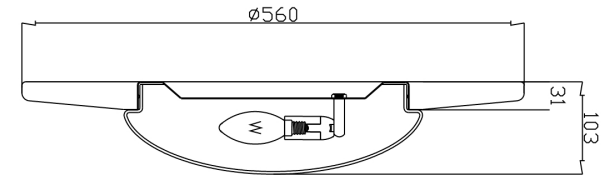

Instruction

Collection: HOUSE

Series: LAMAR

Model: H301-04-G

Wall & ceiling

- Wall & ceiling

4 x E14 (40W)

MAYTONI
DECORATIVE LIGHTING