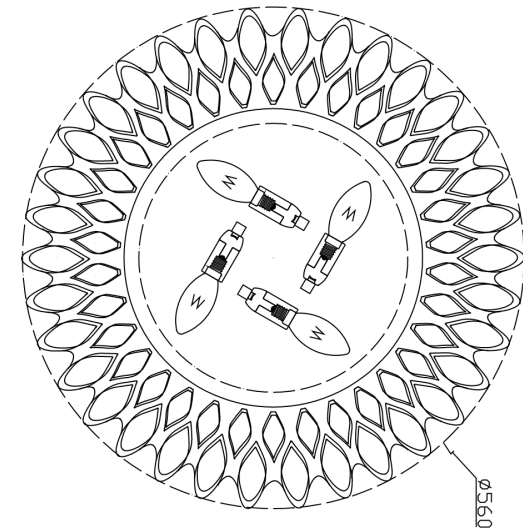

Instruction

Collection: HOUSE

Series: LAMAR

Model: H301-04-G

Wall & ceiling

- Wall & ceiling

4 x E14 (40W)

MAYTONI
DECORATIVE LIGHTING