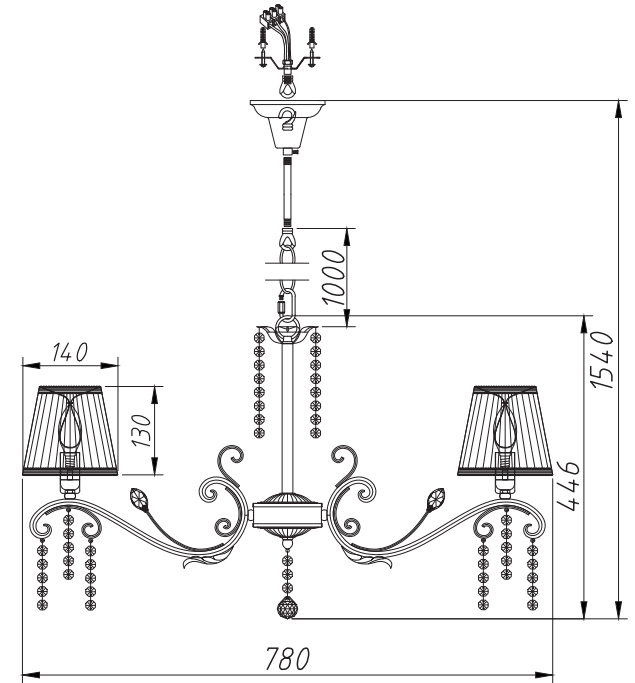

FREYA
TRADITION OF QUALITY

INSTRUCTION

MODEL: FR2613-PL-08-W
CHANDELIER

8 X E14 (40W)

FREYA-LIGHT.COM