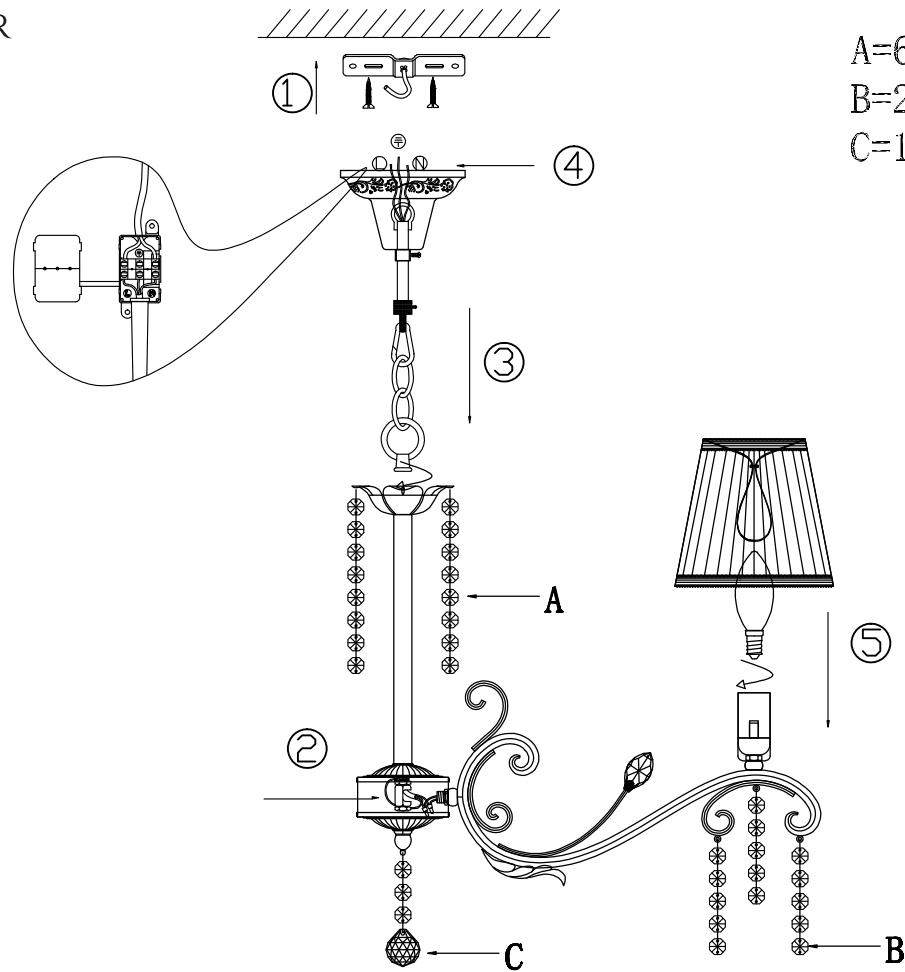

FREYA
TRADITION OF QUALITY

INSTRUCTION

MODEL: FR2613-PL-08-W
CHANDELIER

8 X E14 (40W)

FREYA-LIGHT.COM