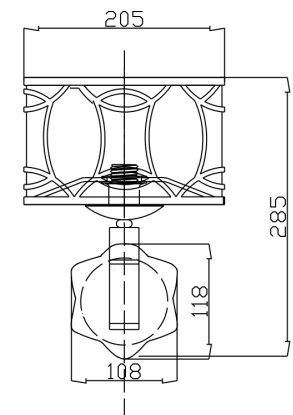

Instruction

Collection: HOUSE

Series: FIBI

Model: H310-01-G

Wall

- Wall

1 x E14 (40W)

MAYTONI
DECORATIVE LIGHTING