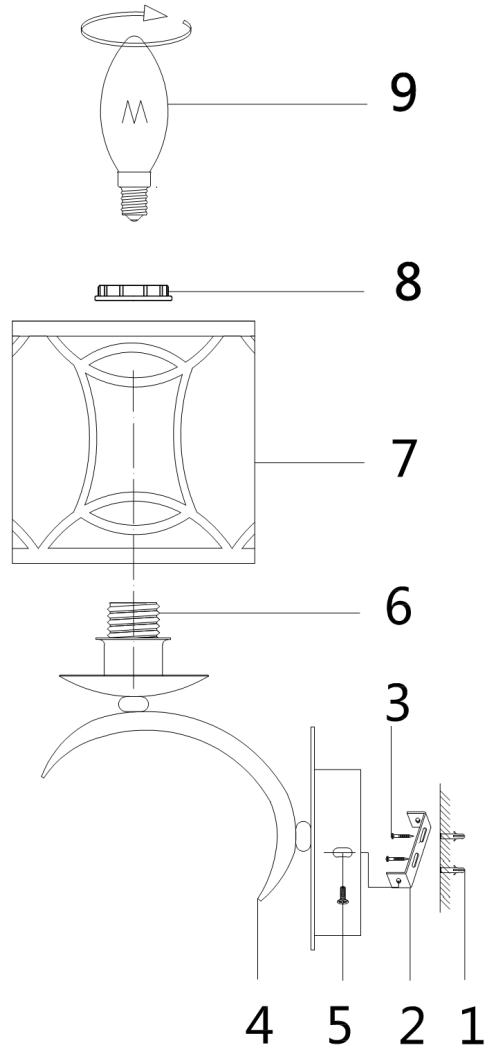

Instruction

Collection: HOUSE

Series: FIBI

Model: H310-01-G

Wall

- Wall

1 x E14 (40W)

MAYTONI
DECORATIVE LIGHTING