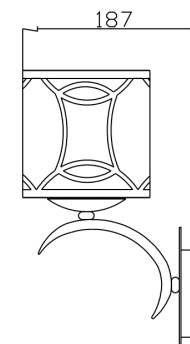

Instruction

Collection: HOUSE

Series: FIBI

Model: H310-01-G

Wall

- Wall

1 x E14 (40W)

MAYTONI
DECORATIVE LIGHTING