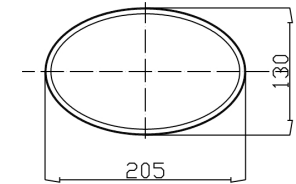

Instruction

Collection: HOUSE

Series: FIBI

Model: H310-01-G

Wall

- Wall

1 x E14 (40W)

MAYTONI
DECORATIVE LIGHTING