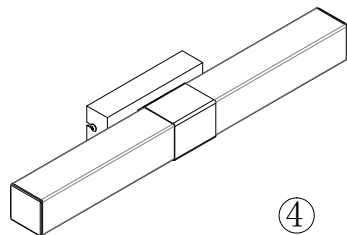

Instruction

MIR006WL-L8CH

MAX 8W
650 Lumen

Model: MIR006WL-L8CH
Collection: Mirror
Series: Glanz

Wall Lamps