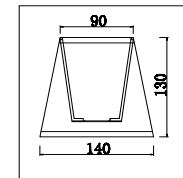

FREYA
TRADITION OF QUALITY

Instruction

FR2685WL-01BZ

1 x E14 (40W)

Model: FR2685WL-01BZ

Series: Inessa

Wall Lamps