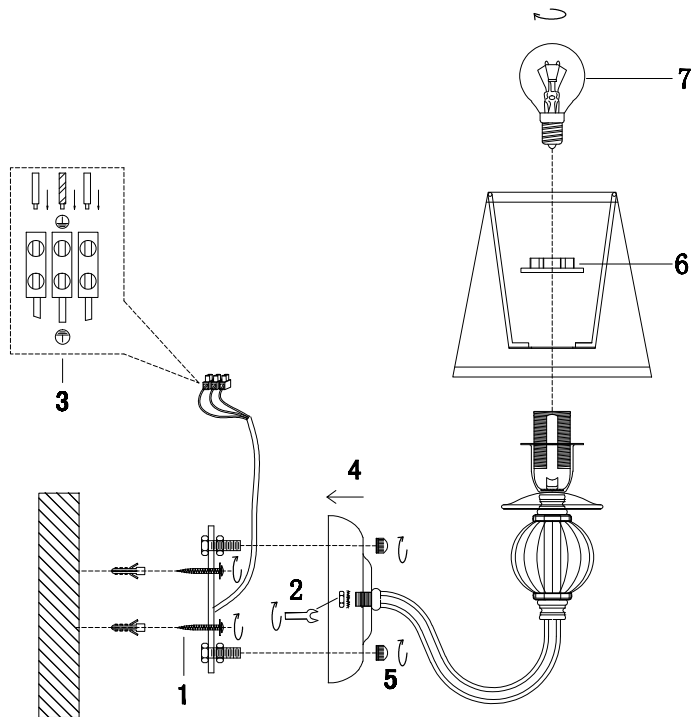

FREYA
TRADITION OF QUALITY

Instruction

FR2685WL-01BZ

1 x E14 (40W)

Model: FR2685WL-01BZ

Series: Inessa

Wall Lamps