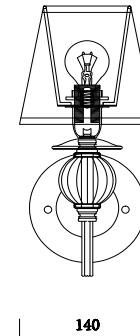

FREYA
TRADITION OF QUALITY

Instruction

FR2685WL-01BZ

1 x E14 (40W)

Model: FR2685WL-01BZ

Series: Inessa

Wall Lamps