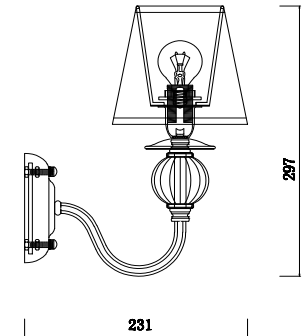

FREYA
TRADITION OF QUALITY

Instruction

FR2685WL-01BZ

1 x E14 (40W)

Model: FR2685WL-01BZ

Series: Inessa

Wall Lamps