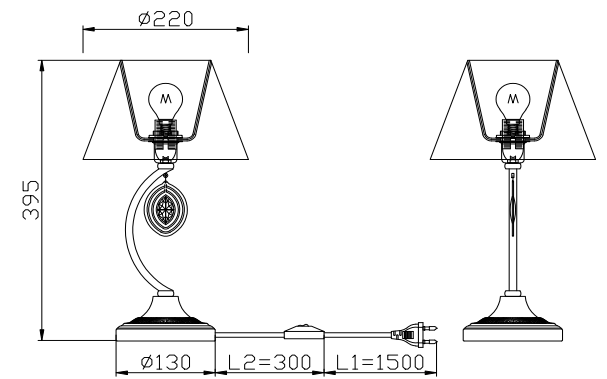

FREYA
TRADITION OF QUALITY

Instruction

FR2003TL-01CH

1 x E14 (40W)

Model: FR2003TL-01CH

Series: Luciana

Table Lamps