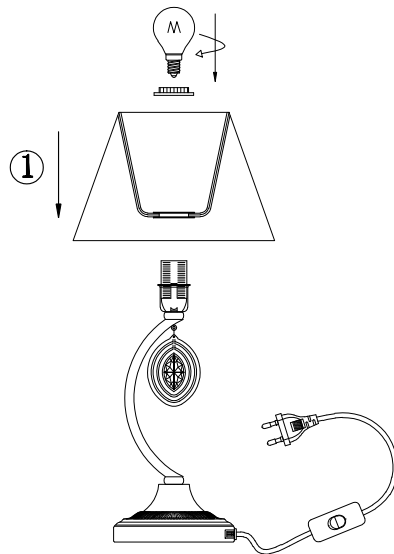

FREYA
TRADITION OF QUALITY

Instruction

FR2003TL-01CH

1 x E14 (40W)

Model: FR2003TL-01CH

Series: Luciana

Table Lamps