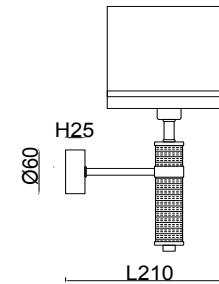

FREYA
TRADITION OF QUALITY

Instruction

FR5108WL-01N

1 x E14 (40W)

Model: FR5108WL-01N
Collection: Classic

Wall Lamps