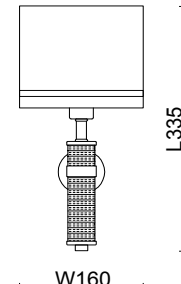

FREYA
TRADITION OF QUALITY

Instruction

FR5108WL-01N

1 x E14 (40W)

Model: FR5108WL-01N
Collection: Classic

Wall Lamps