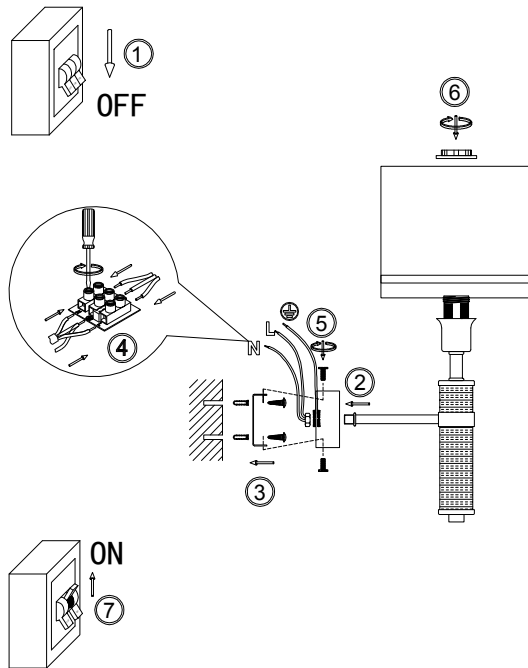

FREYA
TRADITION OF QUALITY

Instruction

FR5108WL-01N

1 x E14 (40W)

Model: FR5108WL-01N
Collection: Classic

Wall Lamps