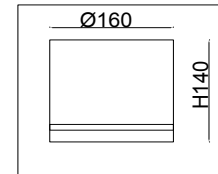

FREYA
TRADITION OF QUALITY

Instruction

FR5108WL-01N

1 x E14 (40W)

Model: FR5108WL-01N
Collection: Classic

Wall Lamps