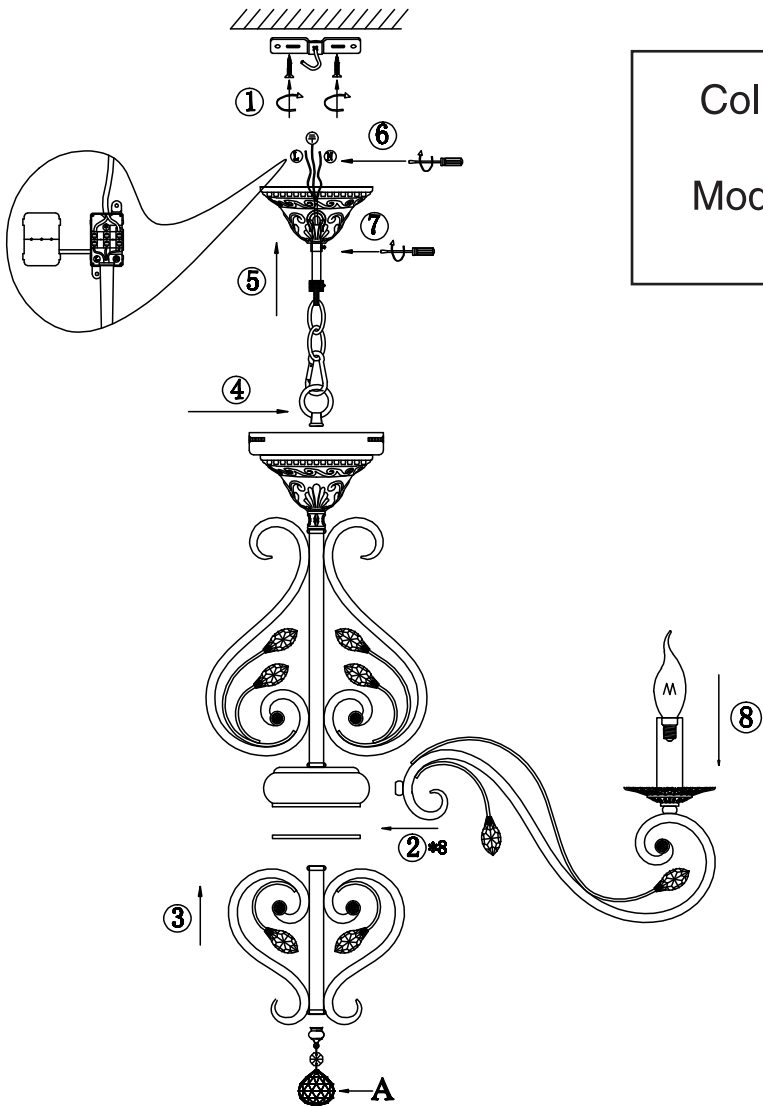

Instruction

Collection: Royal Classic
 Series: Leaves
 Model: RC109-PL-08-R
 Pendant lamp

A=1

 – Pendant lamp

 8 x E14 (60w)

MAYTONI
 DECORATIVE LIGHTING
www.maytoni.de