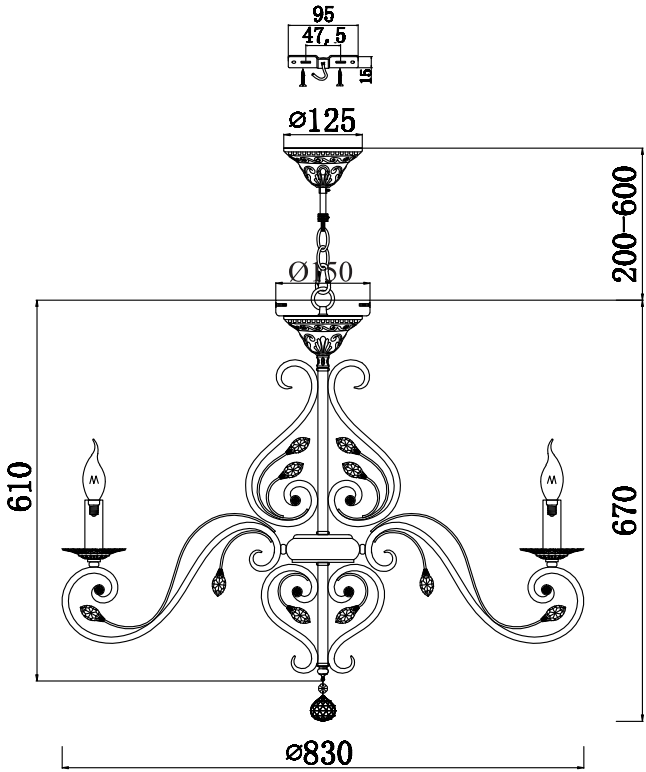

Instruction

Collection: Royal Classic
 Series: Leaves
 Model: RC109-PL-08-R
 Pendant lamp

A=1

 – Pendant lamp

 8 x E14 (60w)

MAYTONI
 DECORATIVE LIGHTING
www.maytoni.de