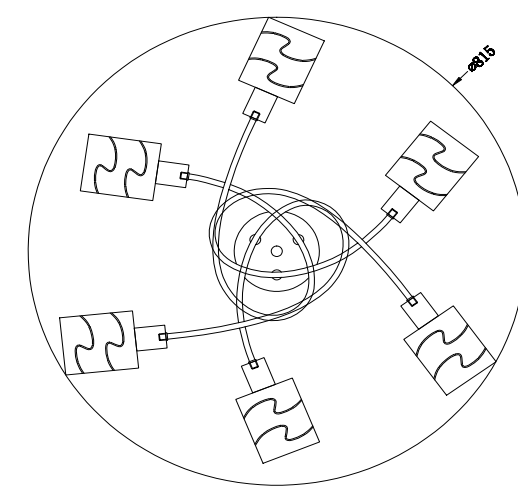

FREYA
TRADITION OF QUALITY

Instruction

FR5001CL-06N

6 x E14 (60W)

Model: FR5001CL-06N
Series: Joell

Ceiling Lamps