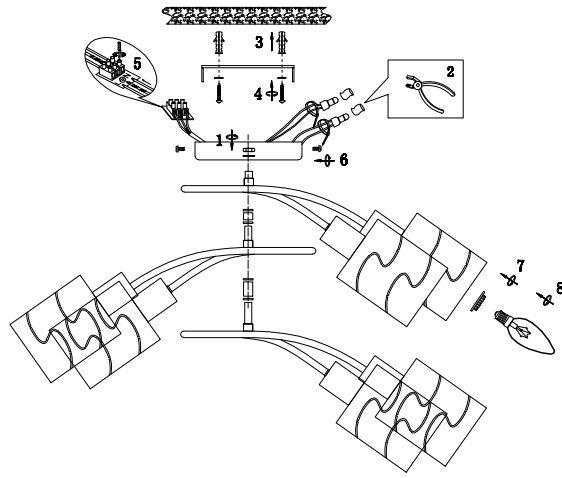

FREYA
TRADITION OF QUALITY

Instruction

FR5001CL-06N

6 x E14 (60W)

Model: FR5001CL-06N
Series: Joell

Ceiling Lamps