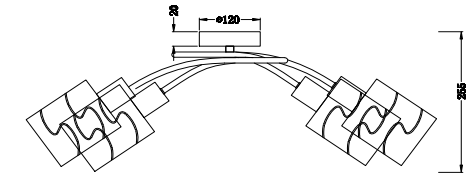

FREYA
TRADITION OF QUALITY

Instruction

FR5001CL-06N

6 x E14 (60W)

Model: FR5001CL-06N
Series: Joell

Ceiling Lamps