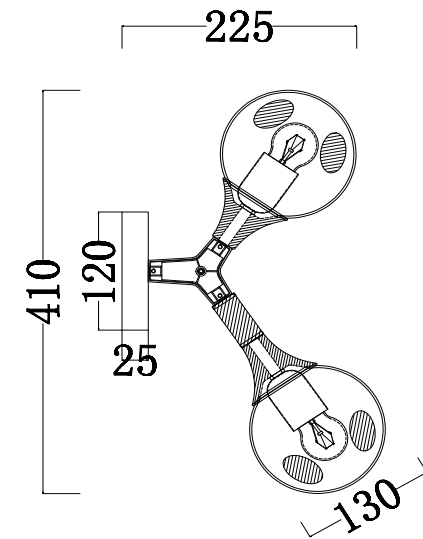

# Instruction

FR5105WL-02W

2 x E27 (60W)

Model: FR5105WL-02W  
Collection: Modern  
Series: New Series 105

Wall Lamps