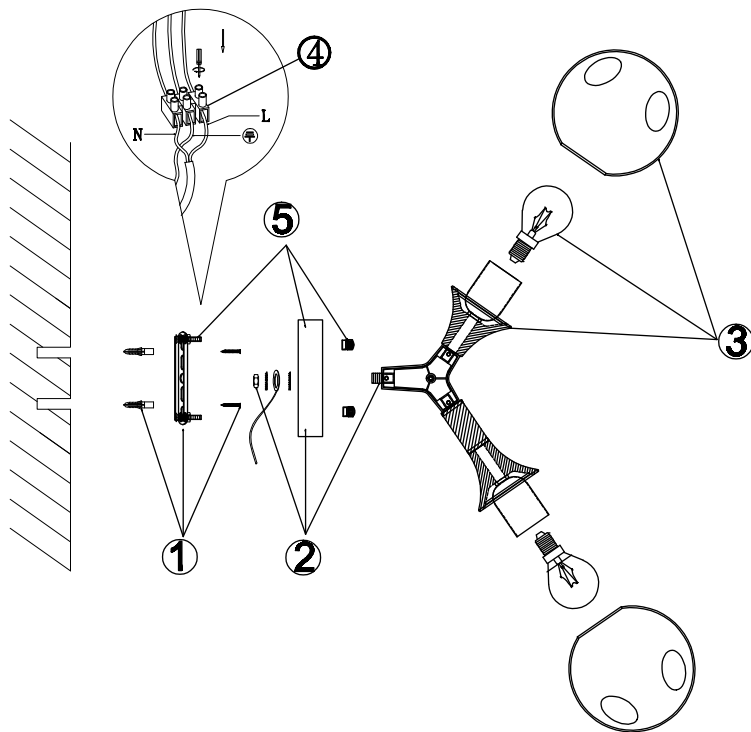

# Instruction

FR5105WL-02W

2 x E27 (60W)

Model: FR5105WL-02W  
Collection: Modern  
Series: New Series 105

Wall Lamps