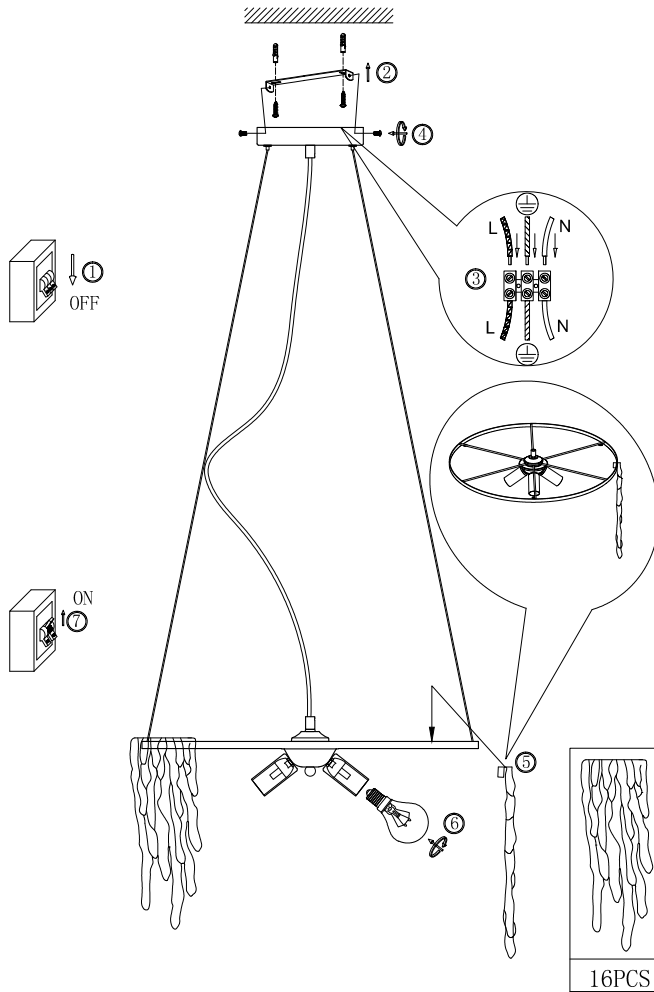

FREYA
TRADITION OF QUALITY

Instruction

FR5035PL-04CH

4 x E14 (40W)

Model: FR5035PL-04CH

Series: Pamela

Ceiling Lamps