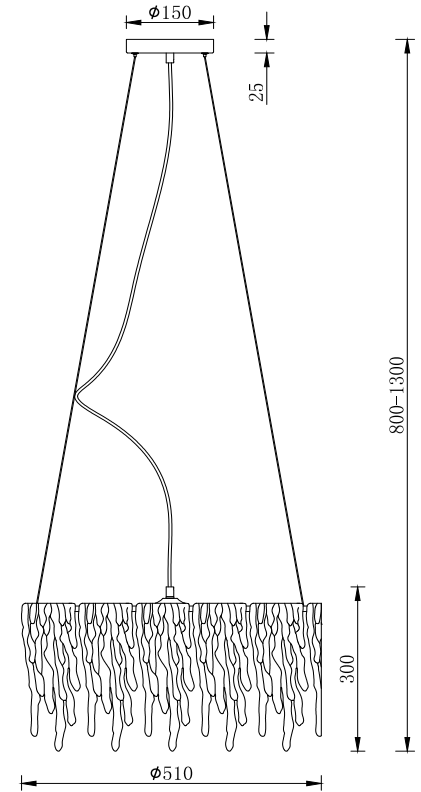

FREYA
TRADITION OF QUALITY

Instruction

FR5035PL-04CH

4 x E14 (40W)

Model: FR5035PL-04CH

Series: Pamela

Ceiling Lamps