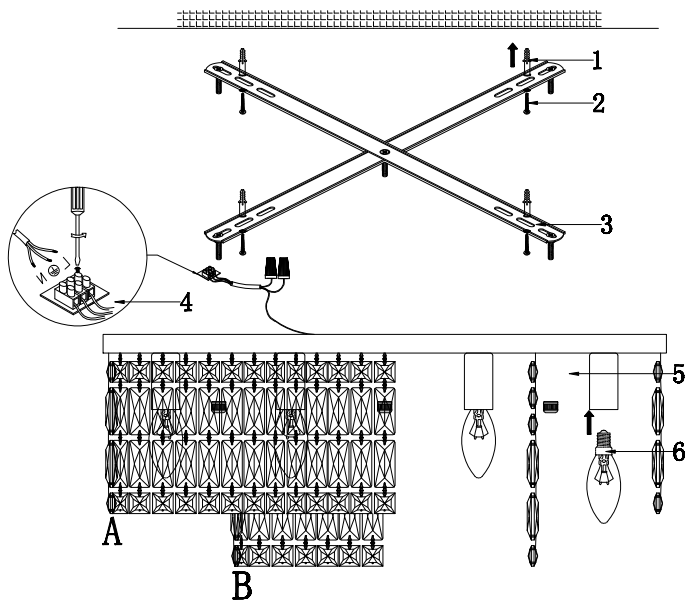

# Instruction

DIA005CL-10CH

10 x E14 (60W)

Model: DIA005CL-10CH  
Collection: Diamant Crystal  
Series: Dune

Ceiling Lamps