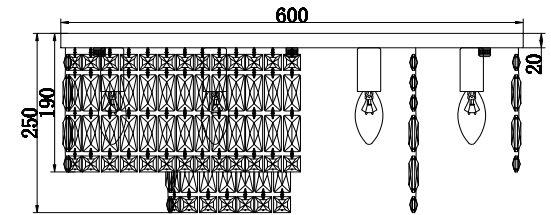

# Instruction

DIA005CL-10CH

10 x E14 (60W)

Model: DIA005CL-10CH  
Collection: Diamant Crystal  
Series: Dune

Ceiling Lamps