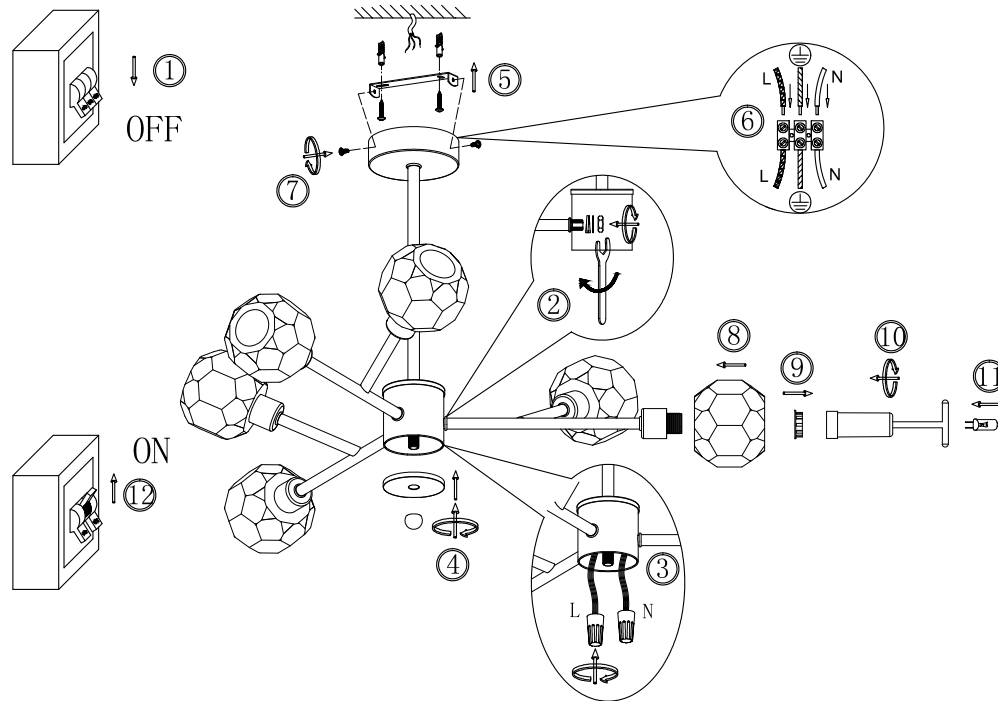

FREYA
TRADITION OF QUALITY

Instruction

FR5114PL-06BZ

6 x G9 (40W)

Recommended to use with LED bulbs

Model: FR5114PL-06BZ

Collection: Crystal

Ceiling Lamps