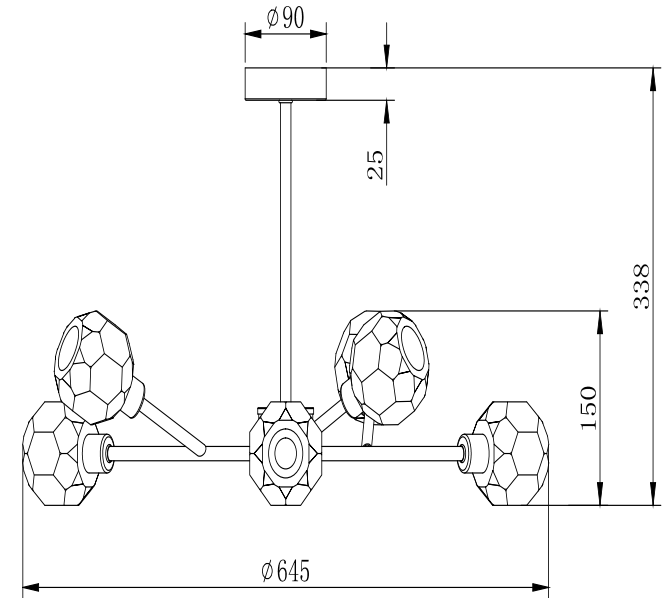

FREYA
TRADITION OF QUALITY

Instruction

FR5114PL-06BZ

6 x G9 (40W)

Recommended to use with LED bulbs

Model: FR5114PL-06BZ

Collection: Crystal

Ceiling Lamps