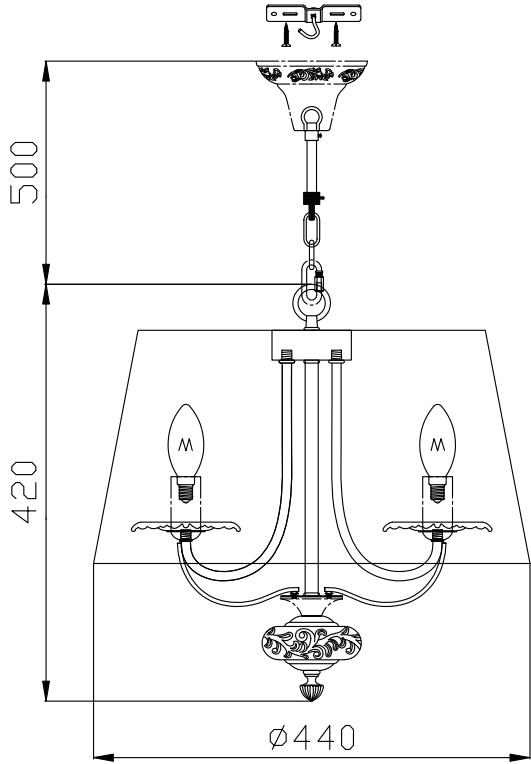

# Instruction

Collection: Elegant  
Series: Olivia  
Model: ARM325-33-W  
Ceiling

  
3 x E14 (40w)

**MAYTONI**  
DECORATIVE LIGHTING

[www.maytoni.de](http://www.maytoni.de)