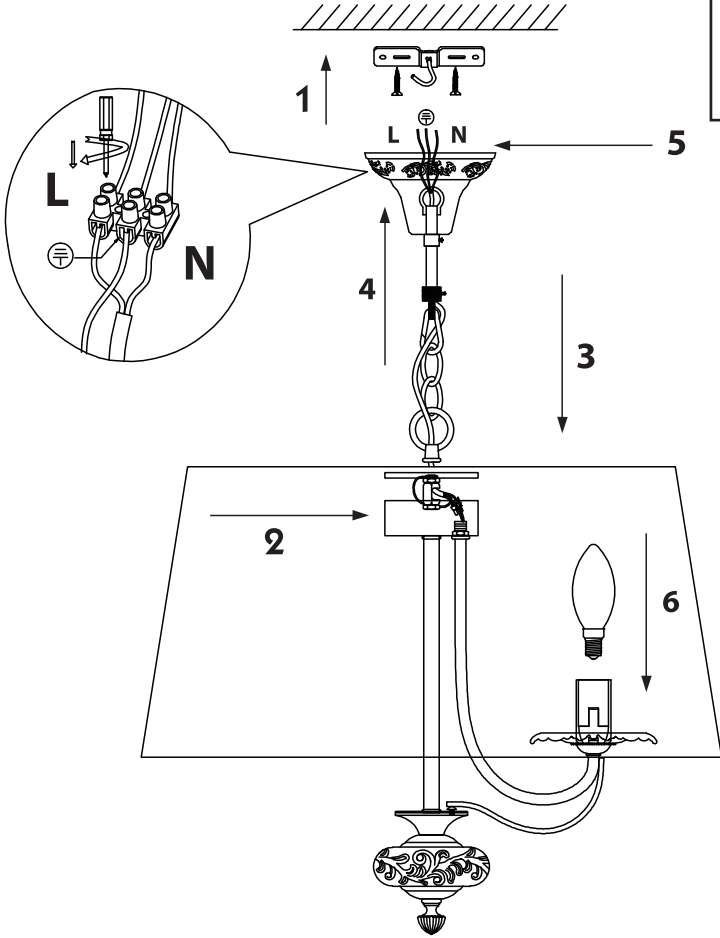

# Instruction

Collection: Elegant  
Series: Olivia  
Model: ARM325-33-W  
Ceiling

  
3 x E14 (40w)

**MAYTONI**  
DECORATIVE LIGHTING

[www.maytoni.de](http://www.maytoni.de)