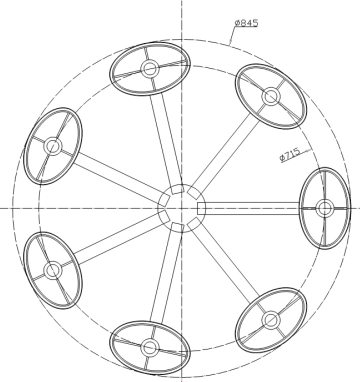

Instruction

Collection: HOUSE
 Series: FIBI
 Model: H310-07-G
 Ceiling

2 in 1

7 x E14 (40W)

MAYTONI
 DECORATIVE LIGHTING

www.maytoni.de