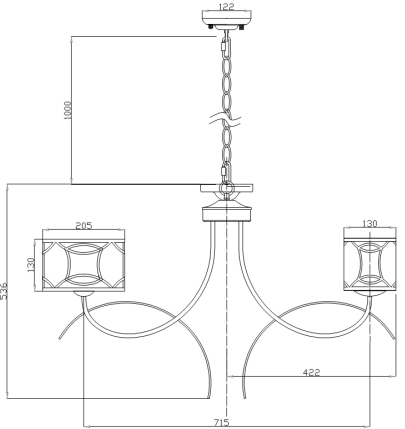

Instruction

Collection: HOUSE
 Series: FIBI
 Model: H310-07-G
 Ceiling

2 in 1

7 x E14 (40W)

MAYTONI
 DECORATIVE LIGHTING

www.maytoni.de