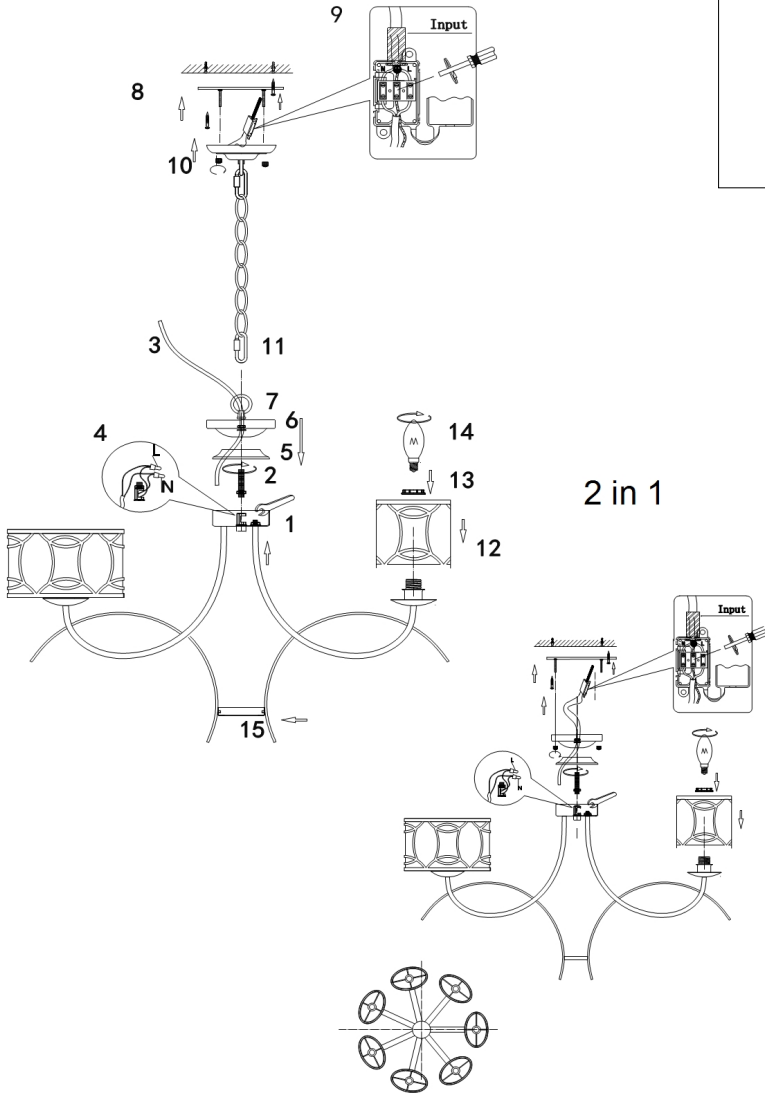

Instruction

Collection: HOUSE
 Series: FIBI
 Model: H310-07-G
 Ceiling

2 in 1

7 x E14 (40W)

MAYTONI
 DECORATIVE LIGHTING

www.maytoni.de