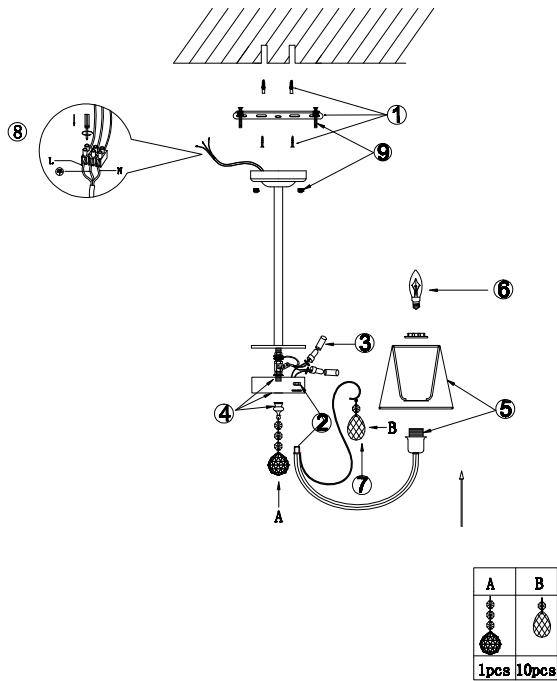

FREYA
TRADITION OF QUALITY

Instruction

FR2030CL-05G

5 x E14 (40W)

Model: FR2030CL-05G

Series: Vanda

Ceiling Lamps