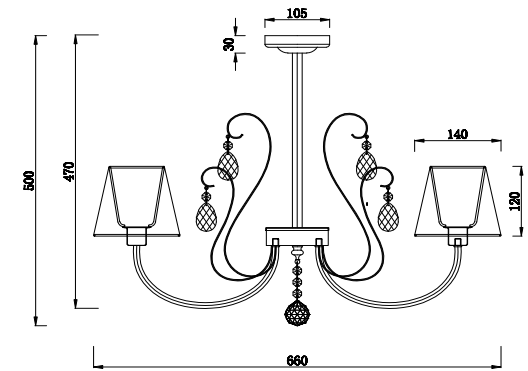

FREYA
TRADITION OF QUALITY

Instruction

FR2030CL-05G

5 x E14 (40W)

Model: FR2030CL-05G

Series: Vanda

Ceiling Lamps