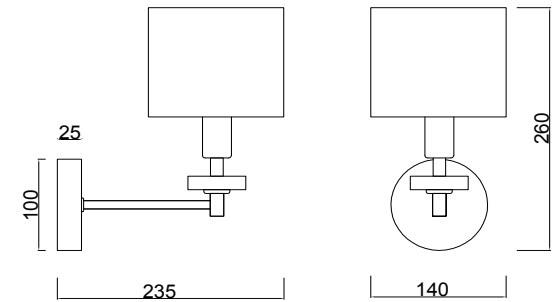

FREYA
TRADITION OF QUALITY

Instruction

FR5015WL-01G

1 x E14 (40W)

Model: FR5015WL-01G
Series: Tiana

Wall Lamps