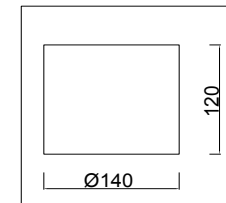

FREYA
TRADITION OF QUALITY

Instruction

FR5015WL-01G

1 x E14 (40W)

Model: FR5015WL-01G
Series: Tiana

Wall Lamps