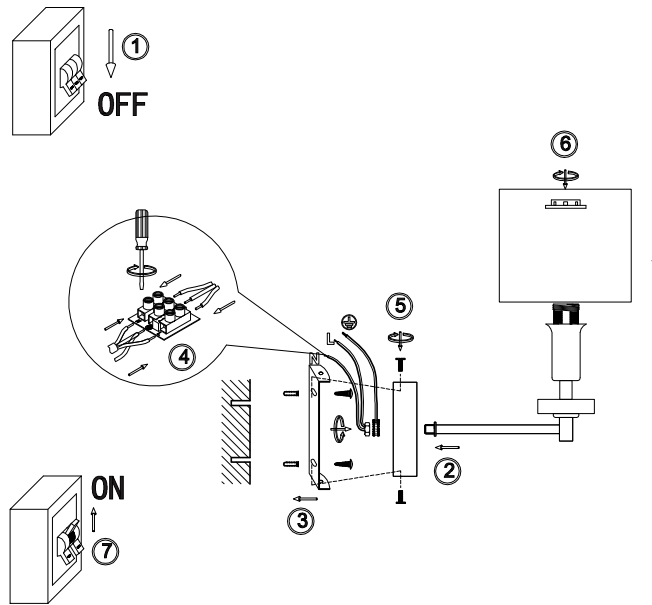

FREYA
TRADITION OF QUALITY

Instruction

FR5015WL-01G

1 x E14 (40W)

Model: FR5015WL-01G
Series: Tiana

Wall Lamps