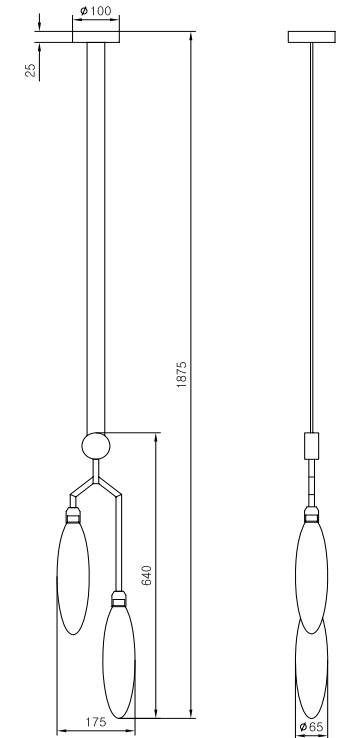

Instruction

MOD012PL-02G

2 x G9 (28W)

Model: MOD012PL-02G
Collection: Modern
Series: Ventura

Ceiling Lamps