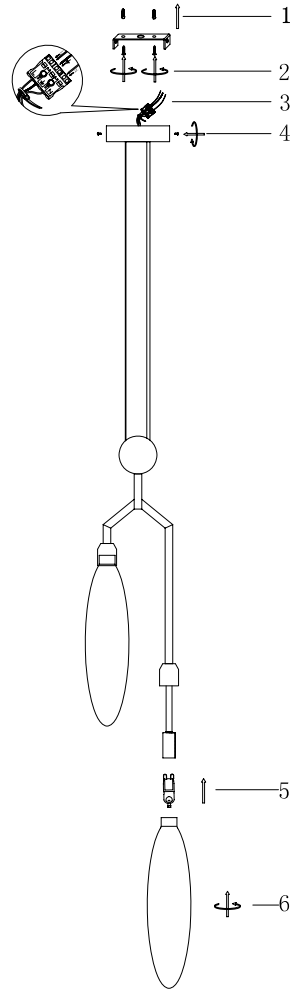

Instruction

MOD012PL-02G

2 x G9 (28W)

Model: MOD012PL-02G
Collection: Modern
Series: Ventura

Ceiling Lamps