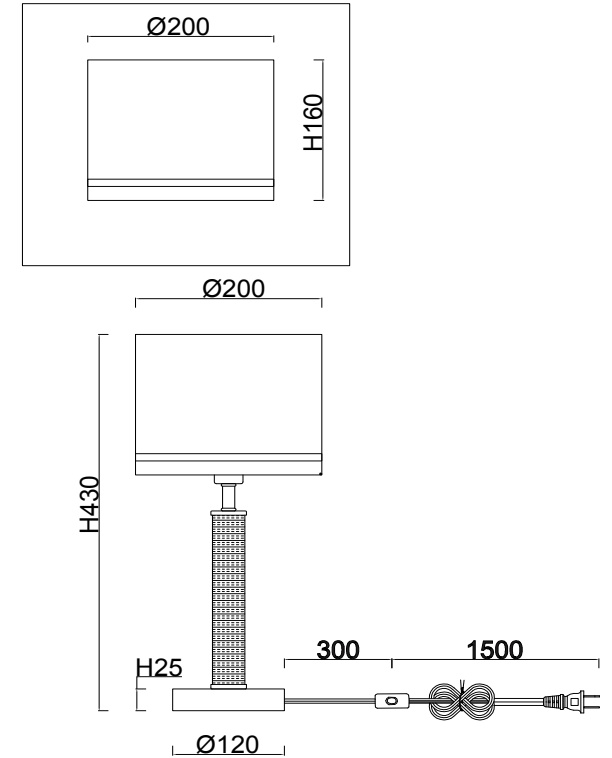

FREYA
TRADITION OF QUALITY

Instruction

FR5108TL-01N

1 x E14 (40W)

Model: FR5108TL-01N

Collection: Classic

Table Lamps