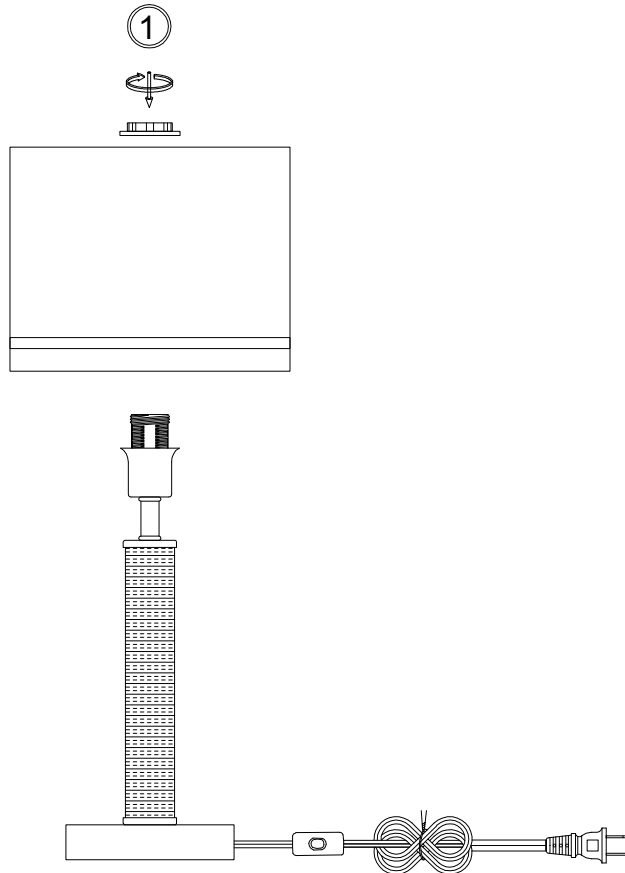

FREYA
TRADITION OF QUALITY

Instruction

FR5108TL-01N

1 x E14 (40W)

Model: FR5108TL-01N

Collection: Classic

Table Lamps