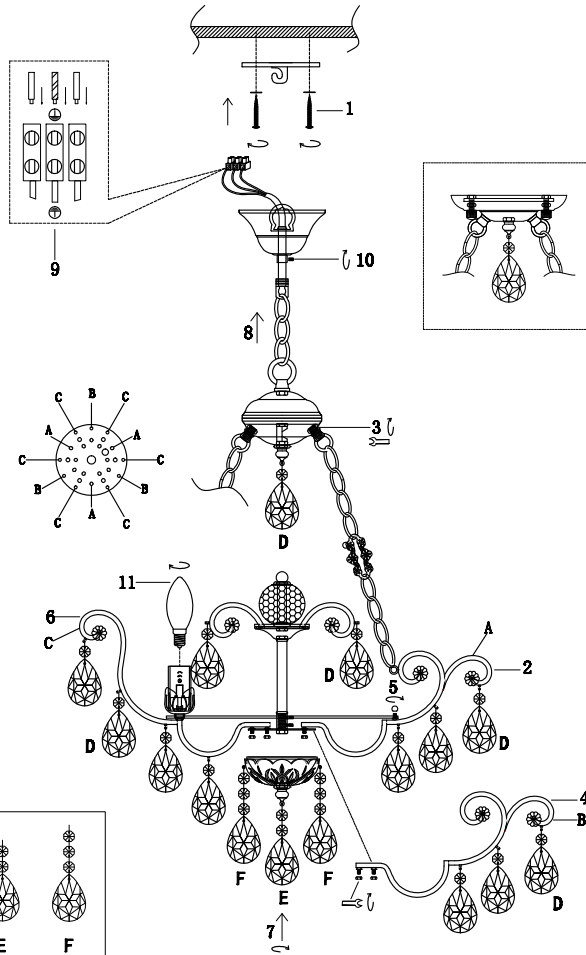

FREYA
TRADITION OF QUALITY

Instruction

FR1002PL-06WG

6 x E14 (40W)

Model: FR1002PL-06WG
Collection: Crystal
Series: Veronica

Ceiling Lamps