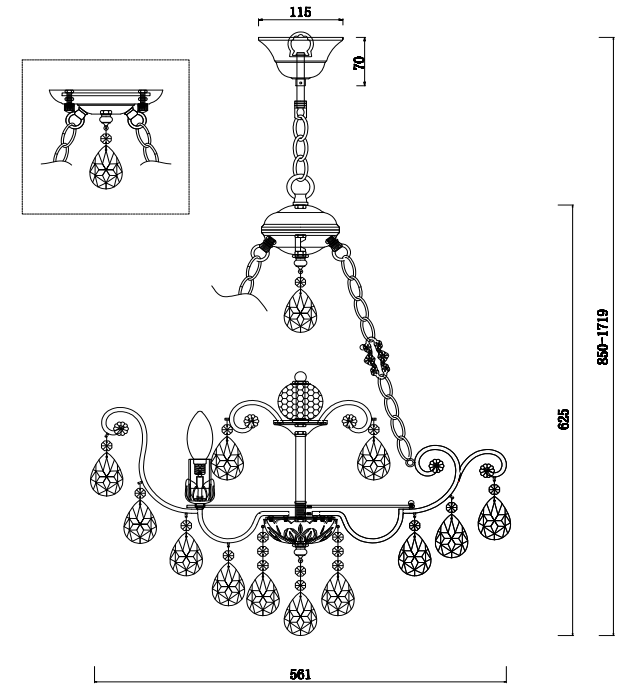

FREYA
TRADITION OF QUALITY

Instruction

FR1002PL-06WG

6 x E14 (40W)

Model: FR1002PL-06WG
Collection: Crystal
Series: Veronica

Ceiling Lamps