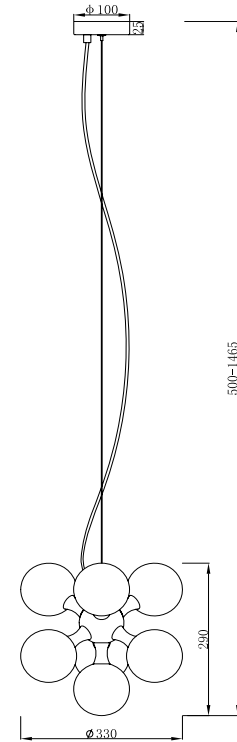

Instruction

MOD021PL-07G

7 x G9 (28W)

Model: MOD021PL-07G
Collection: Modern
Series: Proton

Ceiling Lamps