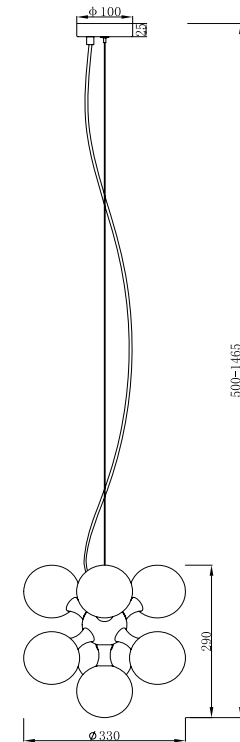

Instruction

MOD021PL-07G

7 x G9 (28W)

Model: MOD021PL-07G
Collection: Modern
Series: Proton

Ceiling Lamps