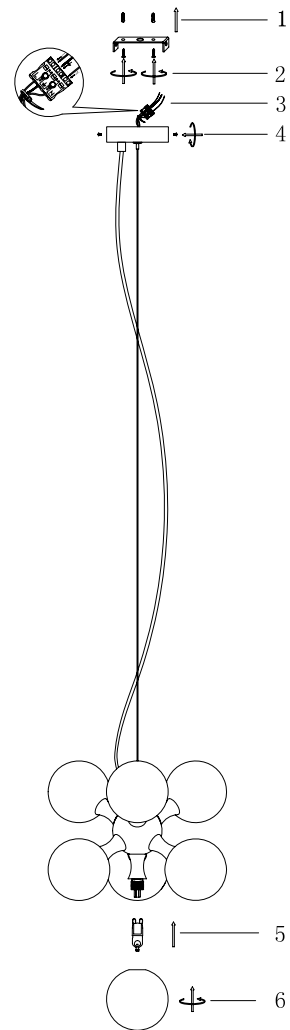

Instruction

MOD021PL-07G

7 x G9 (28W)

Model: MOD021PL-07G
Collection: Modern
Series: Proton

Ceiling Lamps