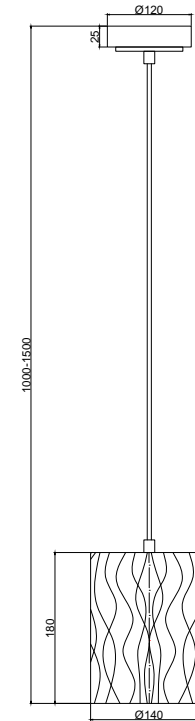

Instruction

MOD042PL-01BS

1 x E14 (40W)

Model: MOD042PL-01BS
Collection: Modern
Series: Starfall

Pendant Lamps