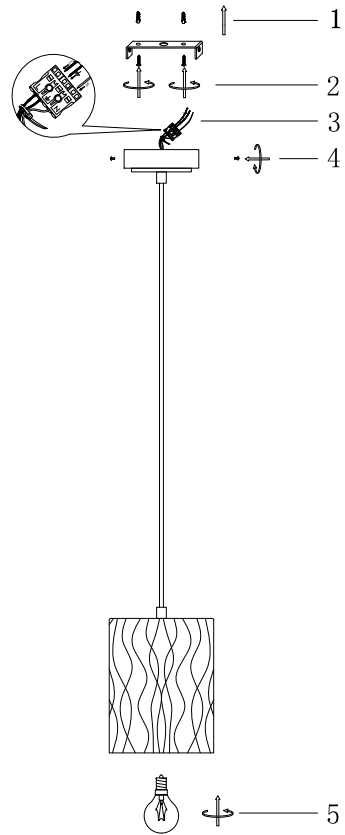

Instruction

MOD042PL-01BS

1 x E14 (40W)

Model: MOD042PL-01BS
Collection: Modern
Series: Starfall

Pendant Lamps