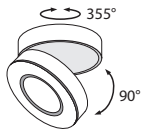

Instruction

MAYTONI
DECORATIVE LIGHTING

C022CL-L7B4K

50 mm

OFF

ON