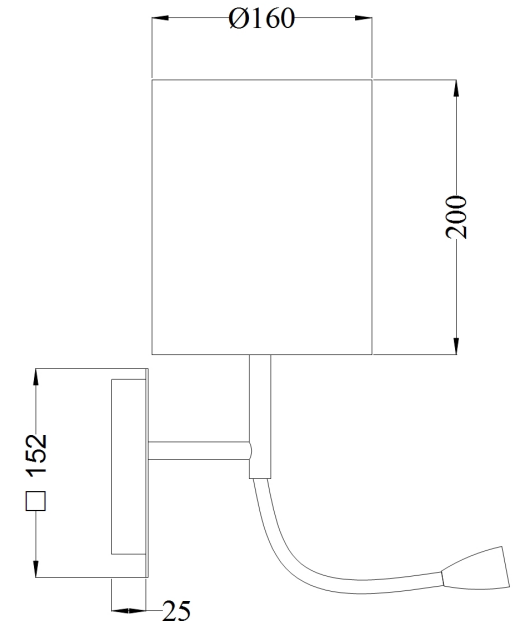

Instruction

Collection: MODERN
Series: BERGAMO
Model: MOD617WL-01CH
Wall

- Wall

1 x E27 (60W)

MAYTONI
DECORATIVE LIGHTING

www.maytoni.de