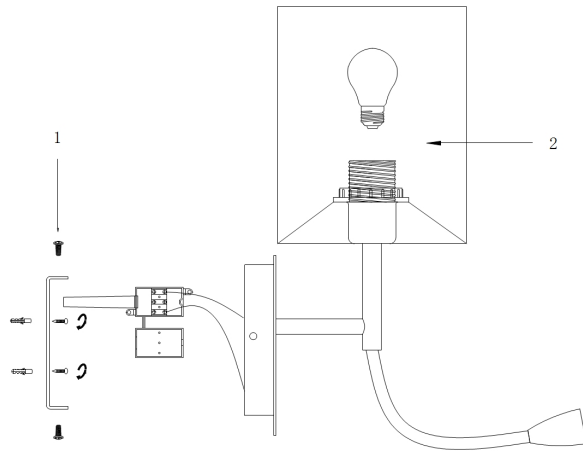

Instruction

Collection: MODERN
Series: BERGAMO
Model: MOD617WL-01CH
Wall

- Wall

1 x E27 (60W)

MAYTONI
DECORATIVE LIGHTING

www.maytoni.de