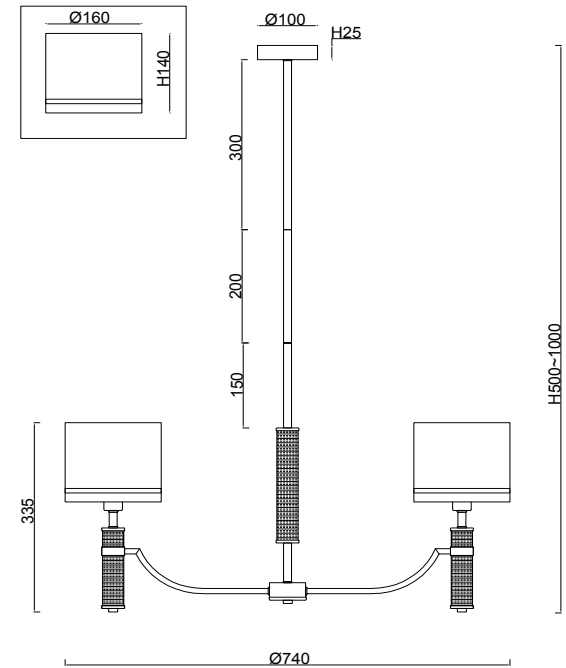

FREYA
TRADITION OF QUALITY

Instruction

FR5108PL-05N

5 x E14 (40W)

Model: FR5108PL-05N

Collection: Classic

Ceiling Lamps