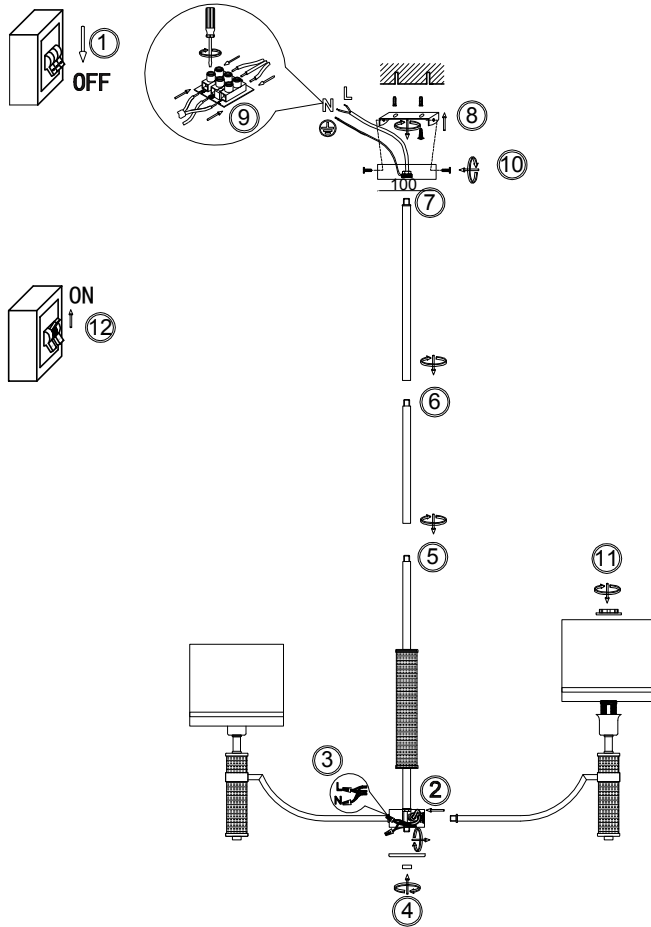

FREYA
TRADITION OF QUALITY

Instruction

FR5108PL-05N

5 x E14 (40W)

Model: FR5108PL-05N

Collection: Classic

Ceiling Lamps