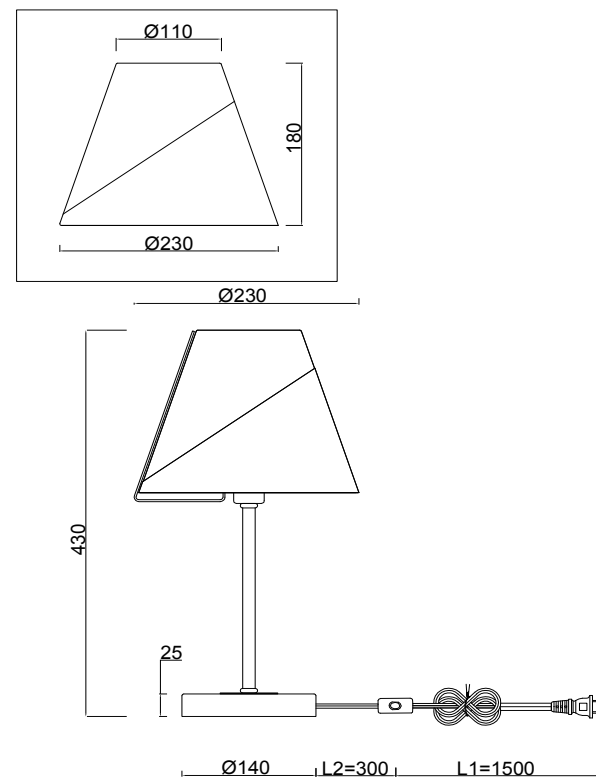

# Instruction

FR5084TL-01G

1 x E14 (40W)

Model: FR5084TL-01G

Collection: Modern

Series: Vanessa

Table Lamps