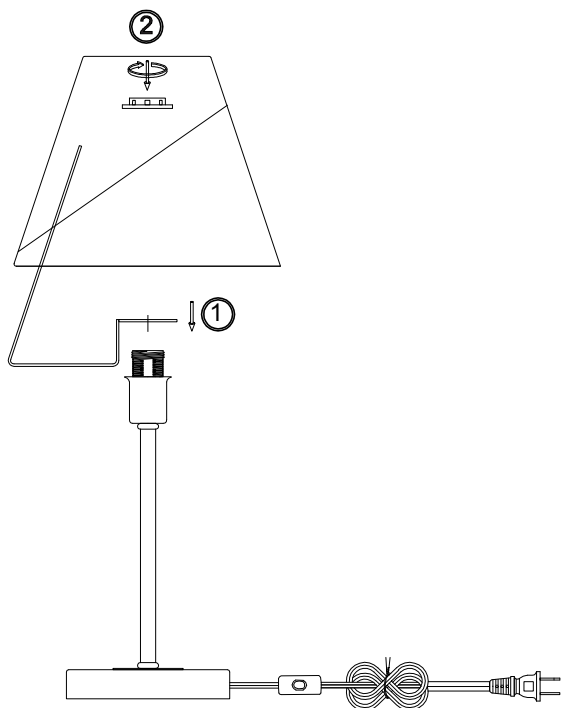

# Instruction

FR5084TL-01G

1 x E14 (40W)

Model: FR5084TL-01G

Collection: Modern

Series: Vanessa

Table Lamps