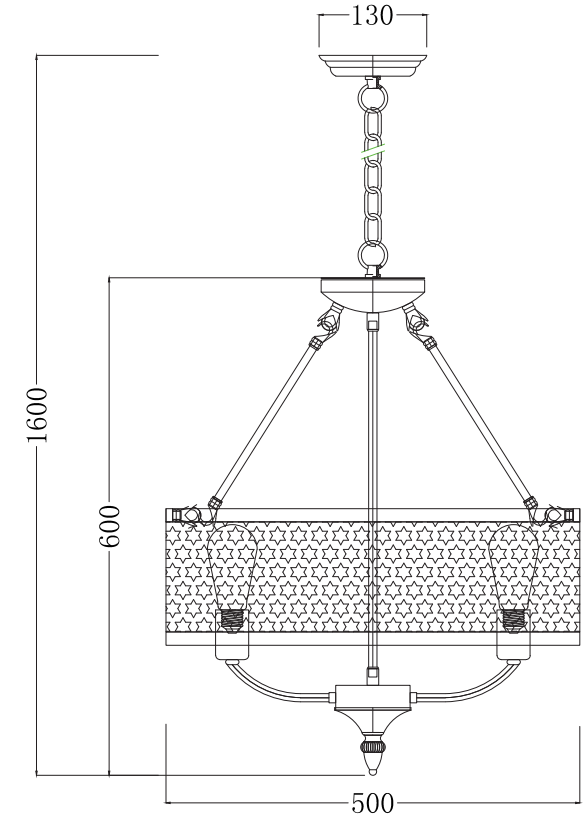

FREYA
TRADITION OF QUALITY

INSTRUCTION

MODEL: FR4166-PL-05C-BL
CHANDELIER

5 x E27 (60W)

FREYA-LIGHT.COM