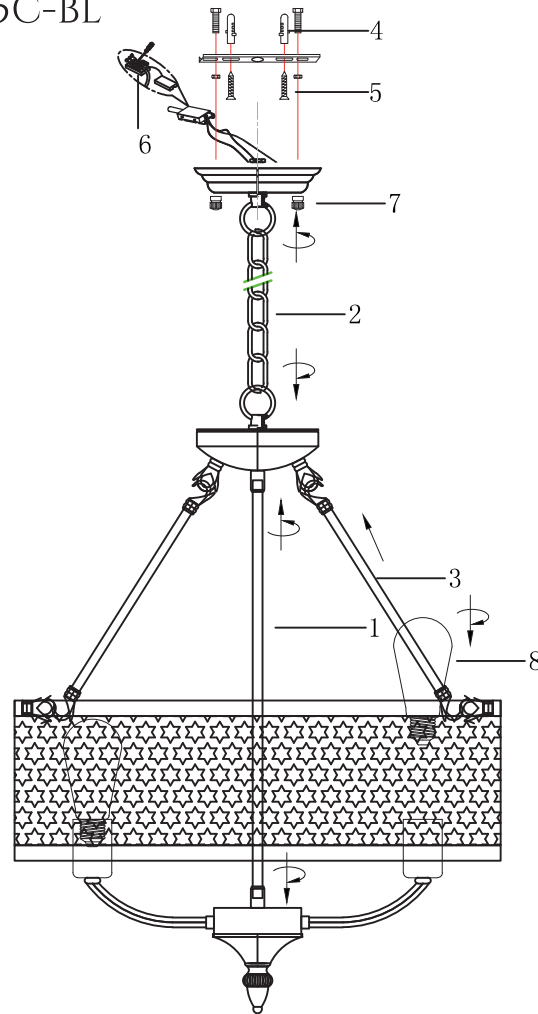

FREYA
TRADITION OF QUALITY

INSTRUCTION

MODEL: FR4166-PL-05C-BL
CHANDELIER

5 x E27 (60W)

FREYA-LIGHT.COM