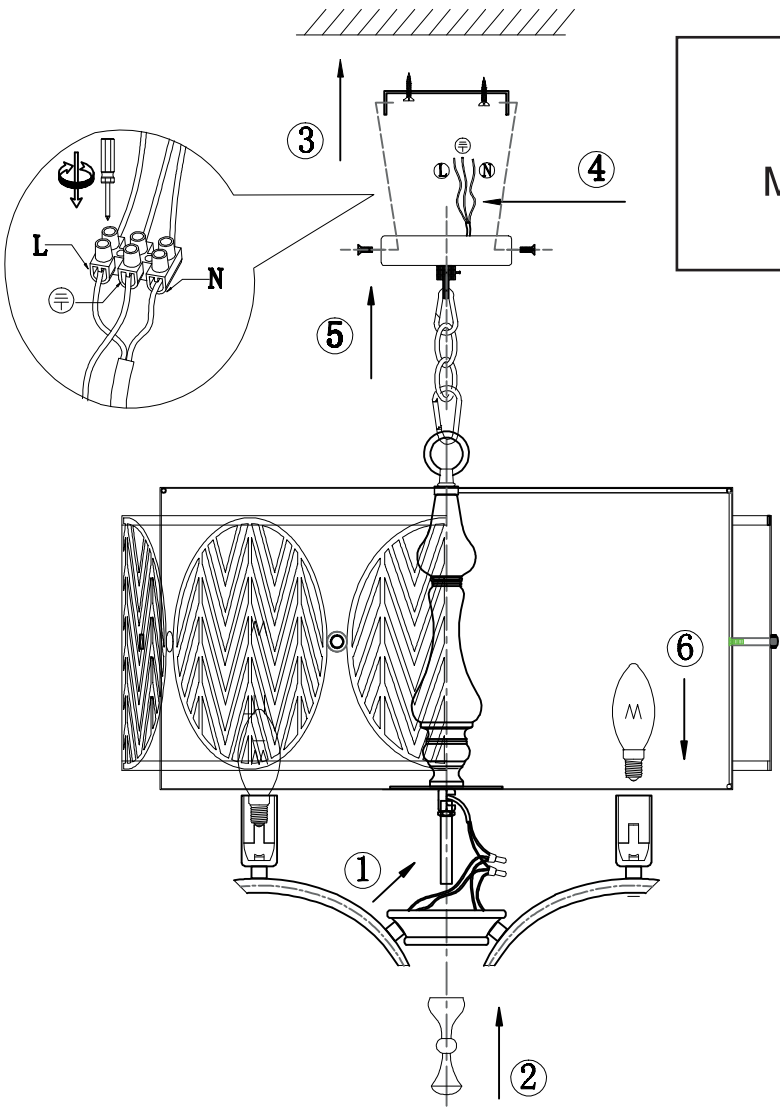

Instruction

Collection: House
Series: Leaf
Model: H425-PL-05-G
Suspended

5 x E14 (40w)

MAYTONI
DECORATIVE LIGHTING

www.maytoni.de