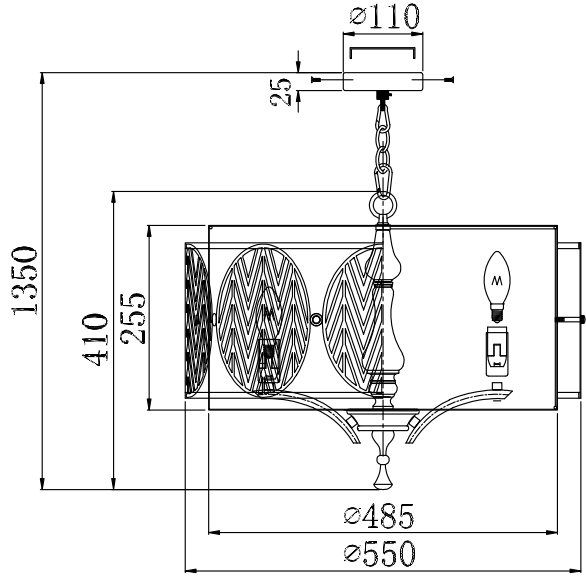

Instruction

Collection: House
Series: Leaf
Model: H425-PL-05-G
Suspended

5 x E14 (40w)

MAYTONI
DECORATIVE LIGHTING

www.maytoni.de