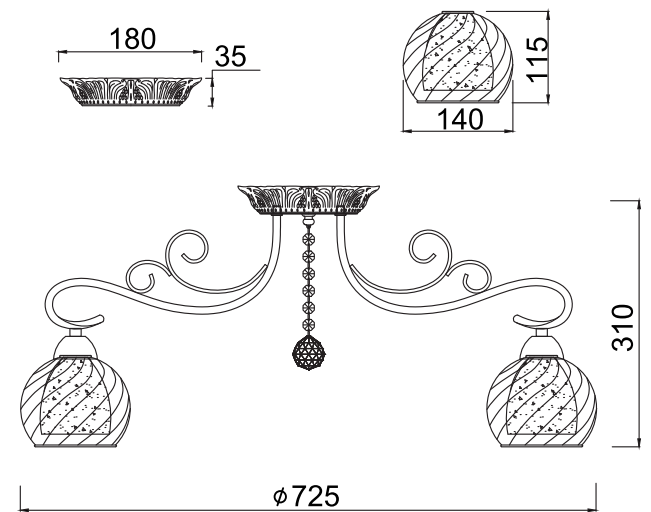

FREYA
TRADITION OF QUALITY

INSTRUCTION

MODEL: FR2662-PL-08-BZ

OFF

ON

8 X E14 (40W)

FREYA-LIGHT.COM