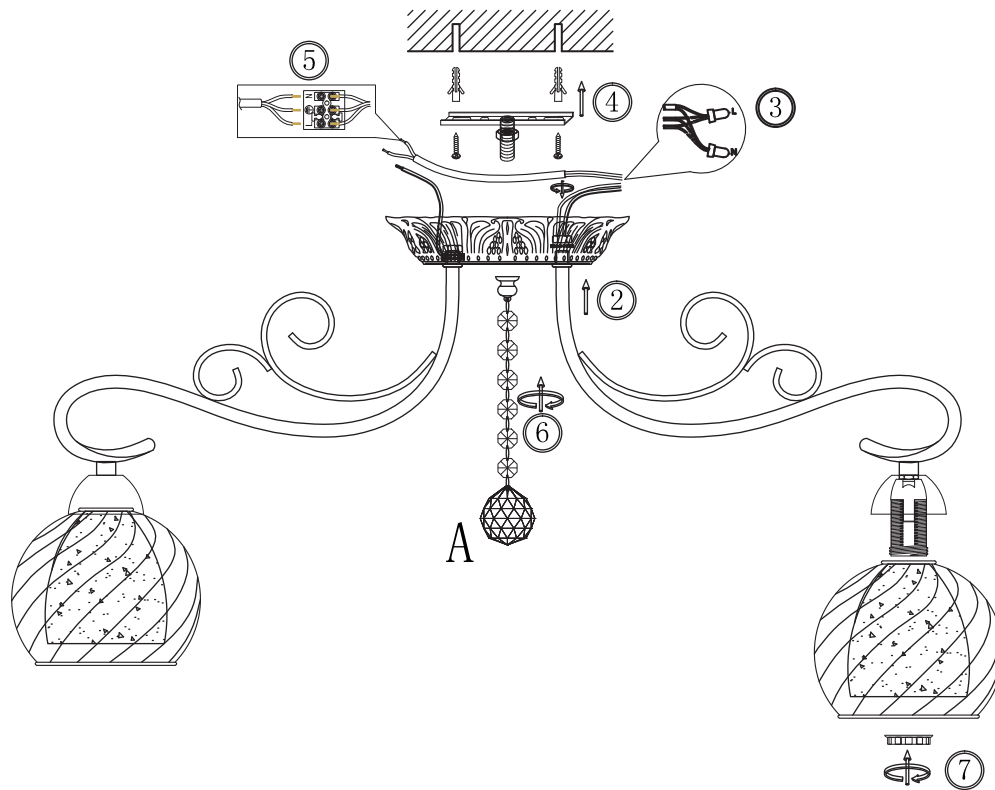

FREYA
TRADITION OF QUALITY

INSTRUCTION

MODEL: FR2662-PL-08-BZ

OFF

ON

8 X E14 (40W)

FREYA-LIGHT.COM