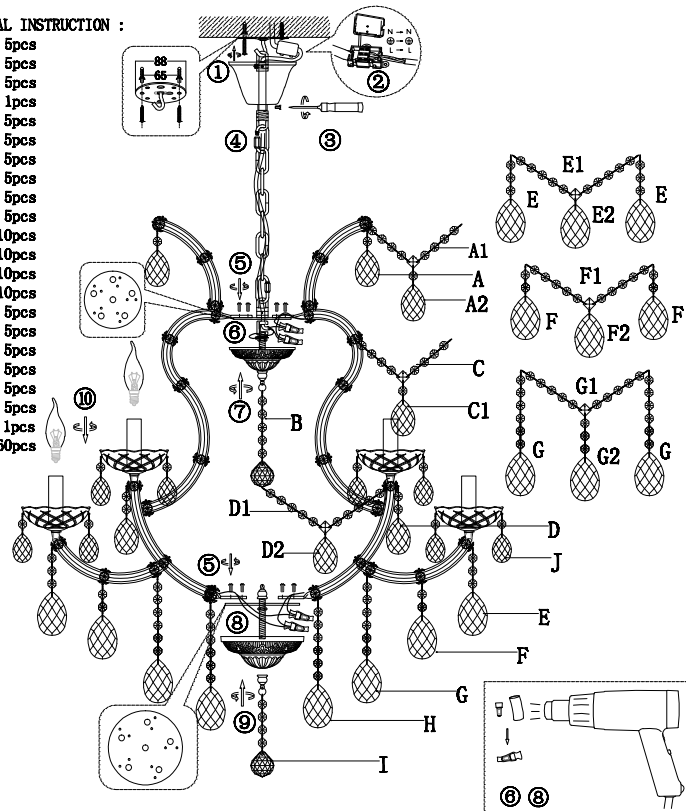

## DIA881-PL-15-G

**CRYSTAL INSTRUCTION :**

- A = 5pcs
- A1 = 5pcs
- A2 = 5pcs
- B = 1pcs
- C = 5pcs
- C1 = 5pcs
- C2 = 5pcs
- D = 5pcs
- D1 = 5pcs
- D2 = 5pcs
- E = 10pcs
- E1 = 10pcs
- E2 = 10pcs
- F = 10pcs
- F1 = 5pcs
- F2 = 5pcs
- G = 5pcs
- G1 = 5pcs
- G2 = 5pcs
- H = 5pcs
- I = 1pcs
- J = 60pcs

15 x E14 (40W)

Model: DIA881-PL-15-G  
Collection: Royal Classic  
Series: Doris

Ceiling Lamps