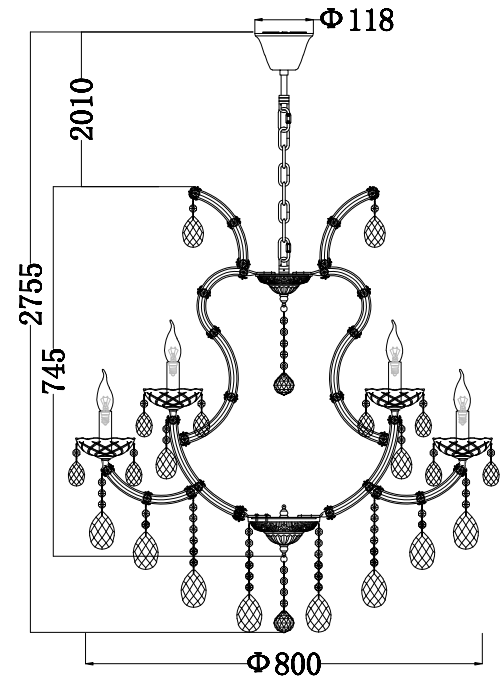

## DIA881-PL-15-G

**CRYSTAL INSTRUCTION :**

- A = 5pcs
- A1 = 5pcs
- A2 = 5pcs
- B = 1pcs
- C = 5pcs
- C1 = 5pcs
- C2 = 5pcs
- D = 5pcs
- D1 = 5pcs
- D2 = 5pcs
- E = 10pcs
- E1 = 10pcs
- E2 = 10pcs
- F = 10pcs
- F1 = 5pcs
- F2 = 5pcs
- G = 5pcs
- G1 = 5pcs
- G2 = 5pcs
- H = 5pcs
- I = 1pcs
- J = 60pcs

15 x E14 (40W)

Model: DIA881-PL-15-G  
Collection: Royal Classic  
Series: Doris

Ceiling Lamps