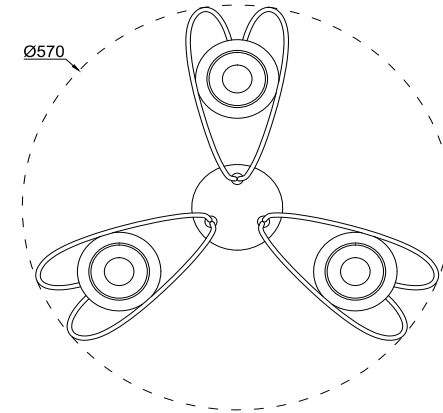

FREYA
TRADITION OF QUALITY

Instruction

FR5023CL-03CH

3 x E14 (40W)

Model: FR5023CL-03CH
Series: Dana

Ceiling Lamps