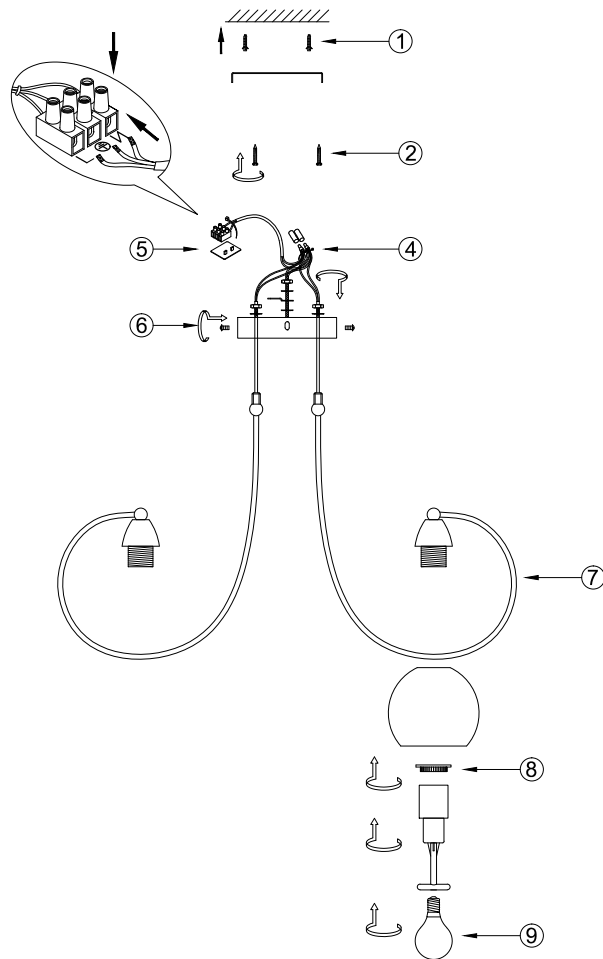

FREYA
TRADITION OF QUALITY

Instruction

FR5023CL-03CH

3 x E14 (40W)

Model: FR5023CL-03CH
Series: Dana

Ceiling Lamps