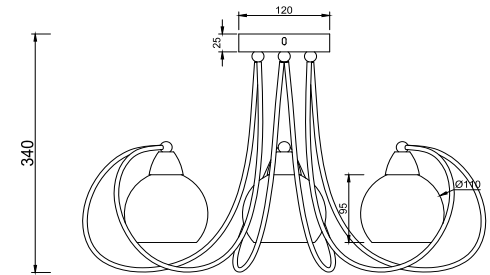

FREYA
TRADITION OF QUALITY

Instruction

FR5023CL-03CH

3 x E14 (40W)

Model: FR5023CL-03CH
Series: Dana

Ceiling Lamps