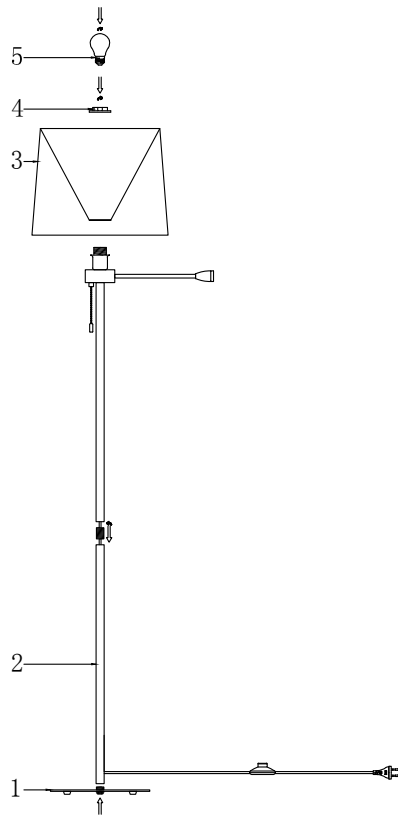

Instruction

Z001FL-L3W-1W

1 x E27 (60W)

Model: Z001FL-L3W-1W
Collection: Table & Floor
Series: Farel

Floor Lamps