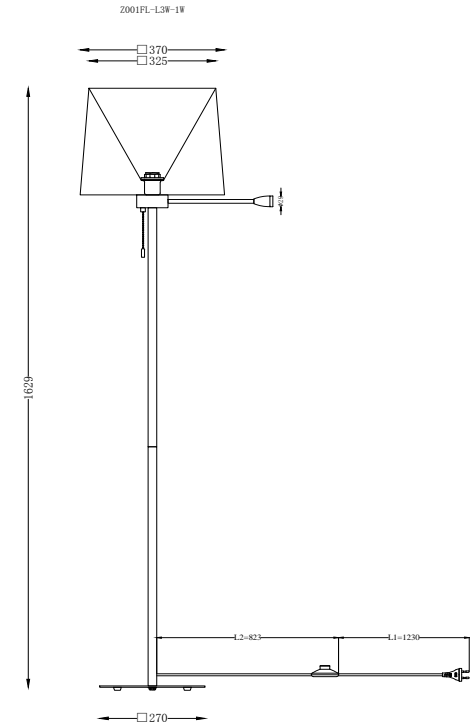

Instruction

Z001FL-L3W-1W

1 x E27 (60W)

Model: Z001FL-L3W-1W
Collection: Table & Floor
Series: Farel

Floor Lamps