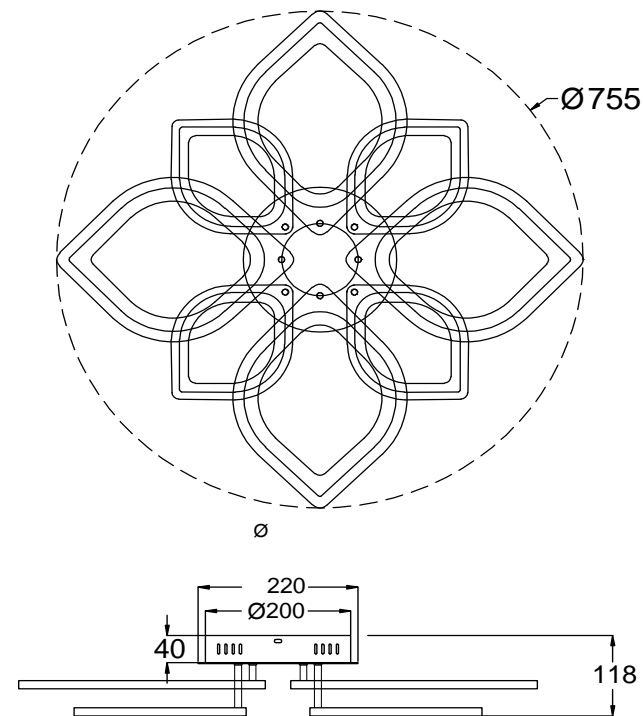

FREYA
TRADITION OF QUALITY

Instruction

FR6015CL-L84W

MAX 169W
19000 Lumen

Model: FR6015CL-L84W
Collection: LED
Series: Folio

Ceiling Lamps