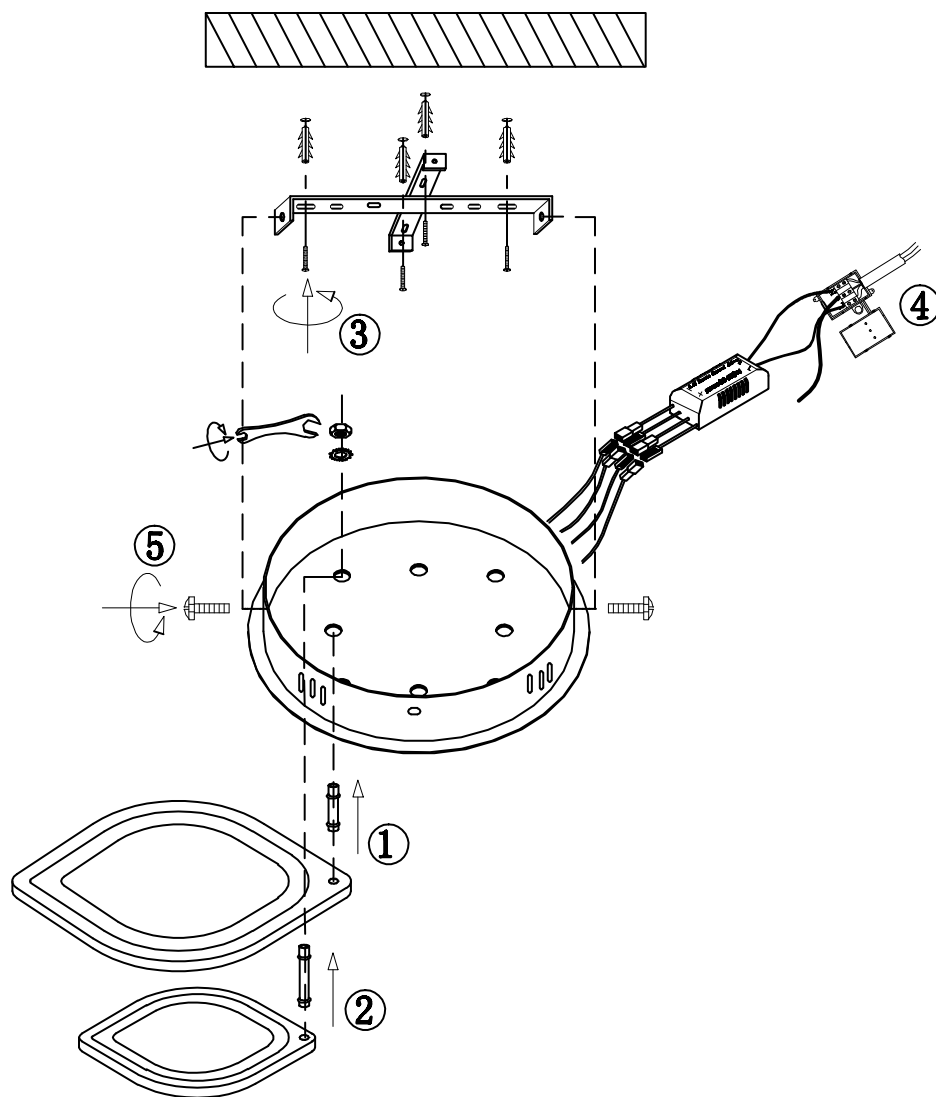

FREYA
TRADITION OF QUALITY

Instruction

FR6015CL-L84W

MAX 169W
19000 Lumen

Model: FR6015CL-L84W
Collection: LED
Series: Folio

Ceiling Lamps