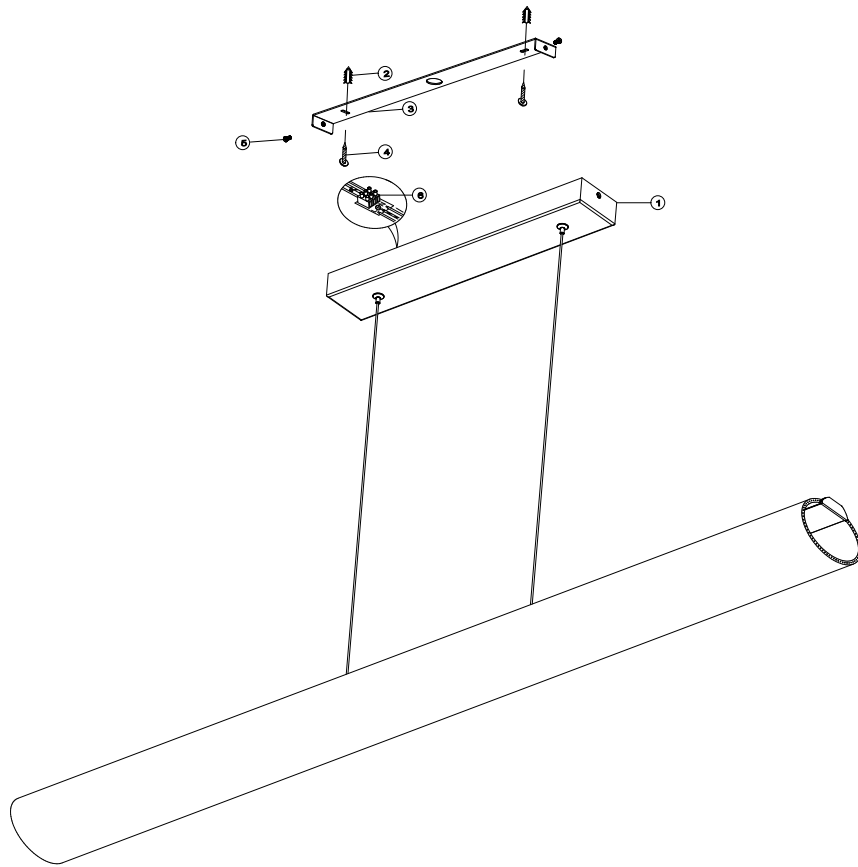

# Instruction

P073PL-L38CH4K

MAX 38W  
2800 Lumen

Model: P073PL-L38CH4K

Collection: Pendant

Pendant Lamps