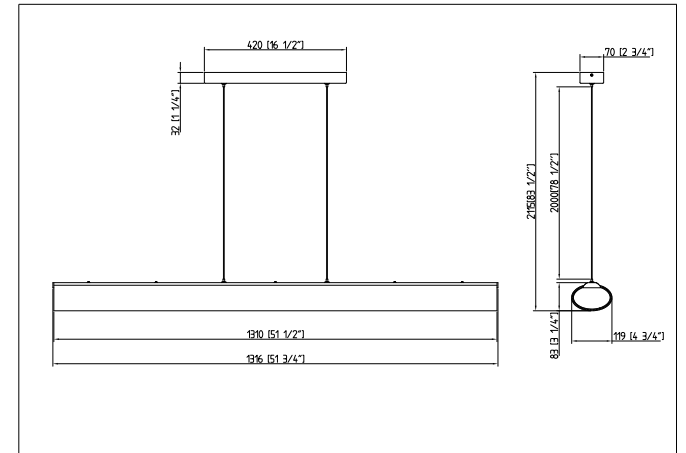

# Instruction

P073PL-L38CH4K

MAX 38W  
2800 Lumen

Model: P073PL-L38CH4K

Collection: Pendant

Pendant Lamps