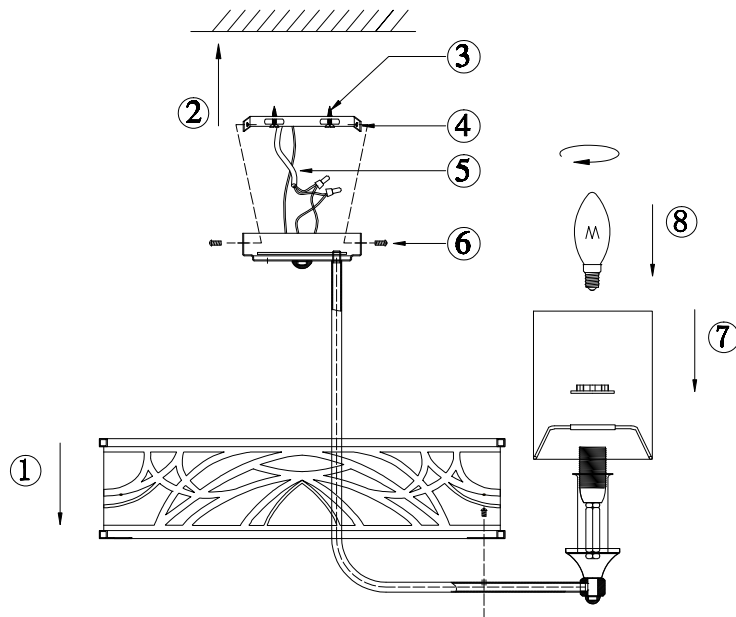

Instruction

H004CL-05BG

5 x E14 (40W)

Model: H004CL-05BG
Collection: House
Series: Vittoria

Ceiling Lamps