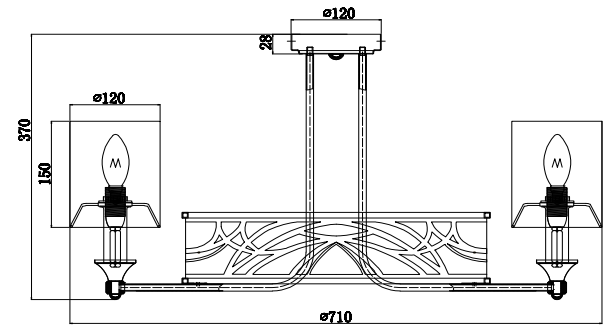

Instruction

H004CL-05BG

5 x E14 (40W)

Model: H004CL-05BG
Collection: House
Series: Vittoria

Ceiling Lamps