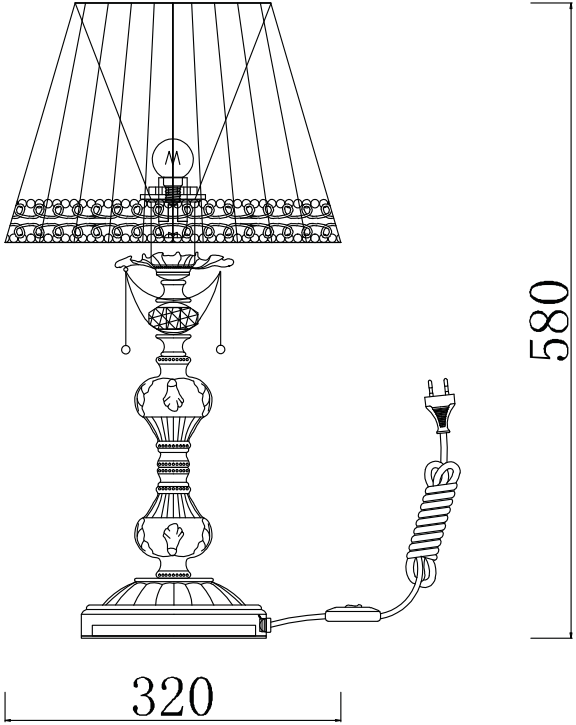

Instruction

Collection: Elegant
Series: Lolita
Model: ARM305-22-W
Mobile

1 x E14 (40w)

MAYTONI
DECORATIVE LIGHTING

www.maytoni.de