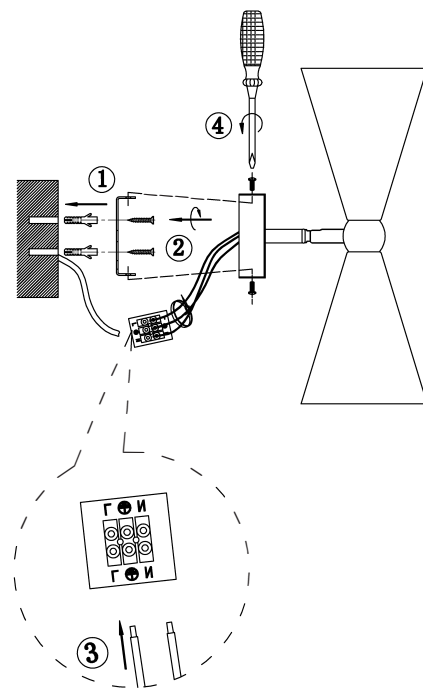

Instruction

MOD108WL-02GB

2 x E14 (40W)

Model: MOD108WL-02GB
Collection: Modern

Wall Lamps