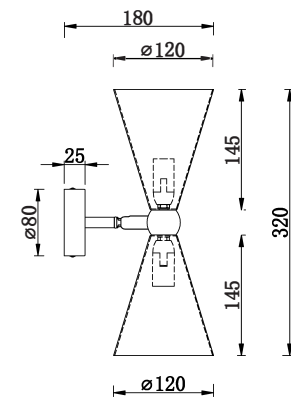

Instruction

MOD108WL-02GB

2 x E14 (40W)

Model: MOD108WL-02GB
Collection: Modern

Wall Lamps