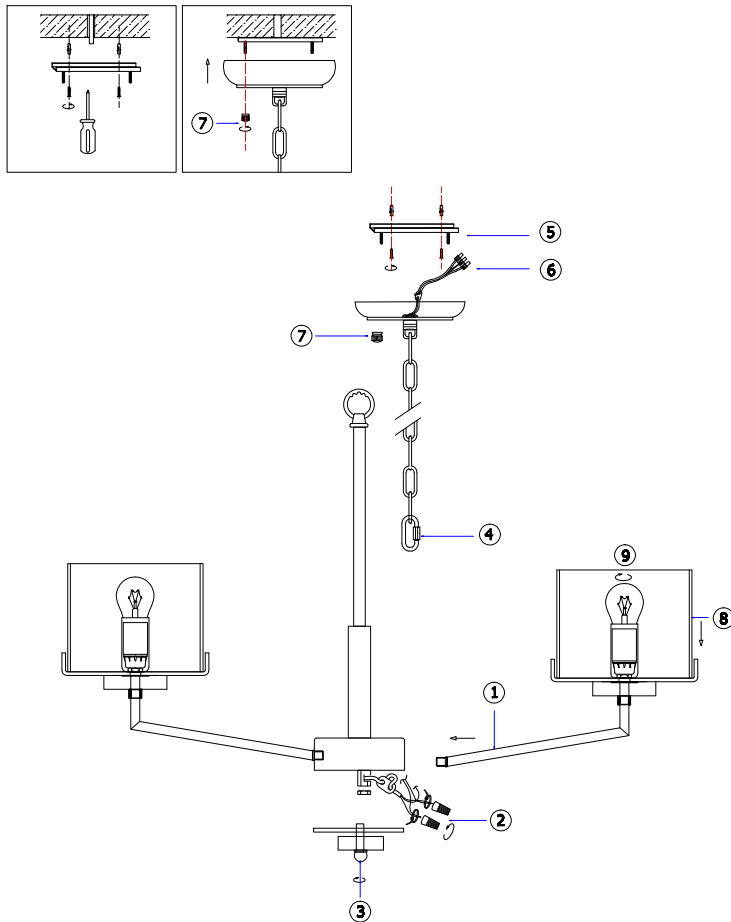

FREYA
TRADITION OF QUALITY

Instruction

FR5096PL-08CH

8 x E14 (40W)

Model: FR5096PL-08CH
Collection: Modern
Series: Karen

Ceiling Lamps