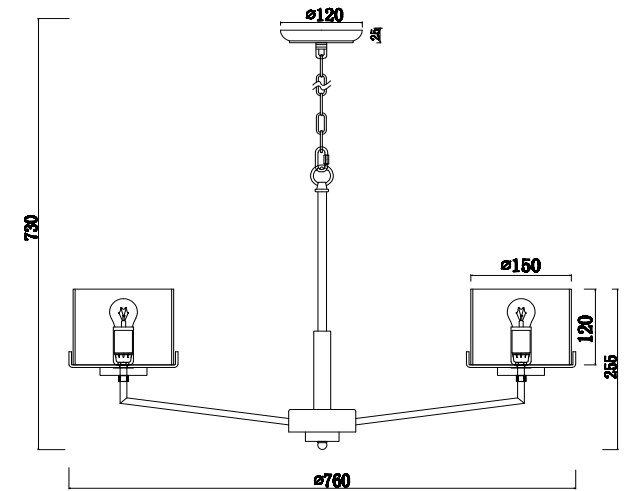

FREYA
TRADITION OF QUALITY

Instruction

FR5096PL-08CH

8 x E14 (40W)

Model: FR5096PL-08CH
Collection: Modern
Series: Karen

Ceiling Lamps