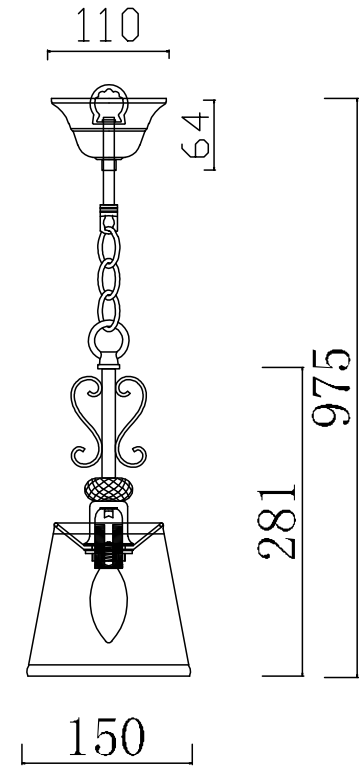

FREYA
TRADITION OF QUALITY

INSTRUCTION

MODEL: FR2405-PL-01-BZ
CHANDELIER

1 X E14 (40W)

FREYA-LIGHT.COM