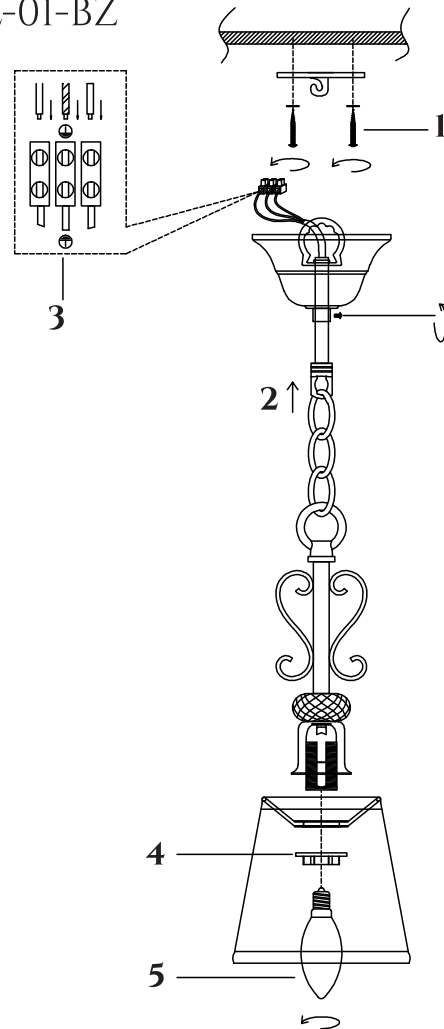

FREYA
TRADITION OF QUALITY

INSTRUCTION

MODEL: FR2405-PL-01-BZ
CHANDELIER

1 X E14 (40W)

FREYA-LIGHT.COM