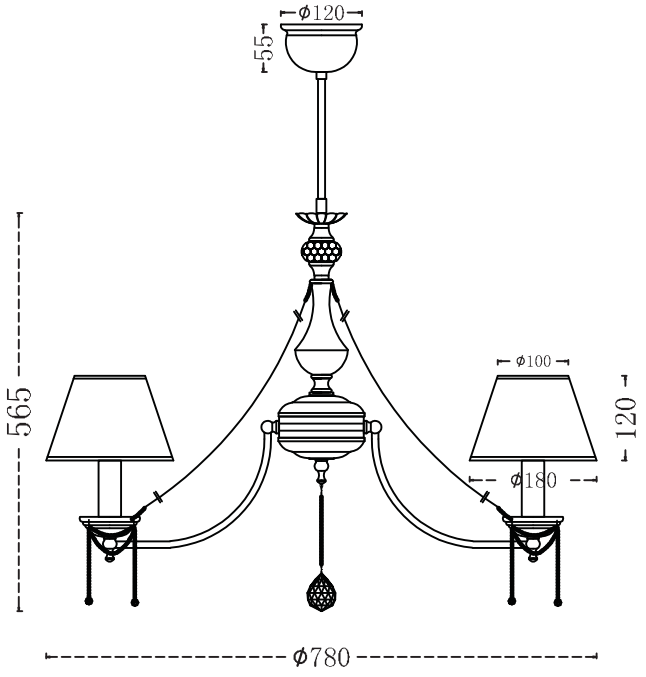

Instruction

Collection: Royal Classic
 Series: Chester
 Model: RC0100-PL-08-R
 Suspended

 8 x E14 (60w)

MAYTONI
 DECORATIVE LIGHTING
www.maytoni.de