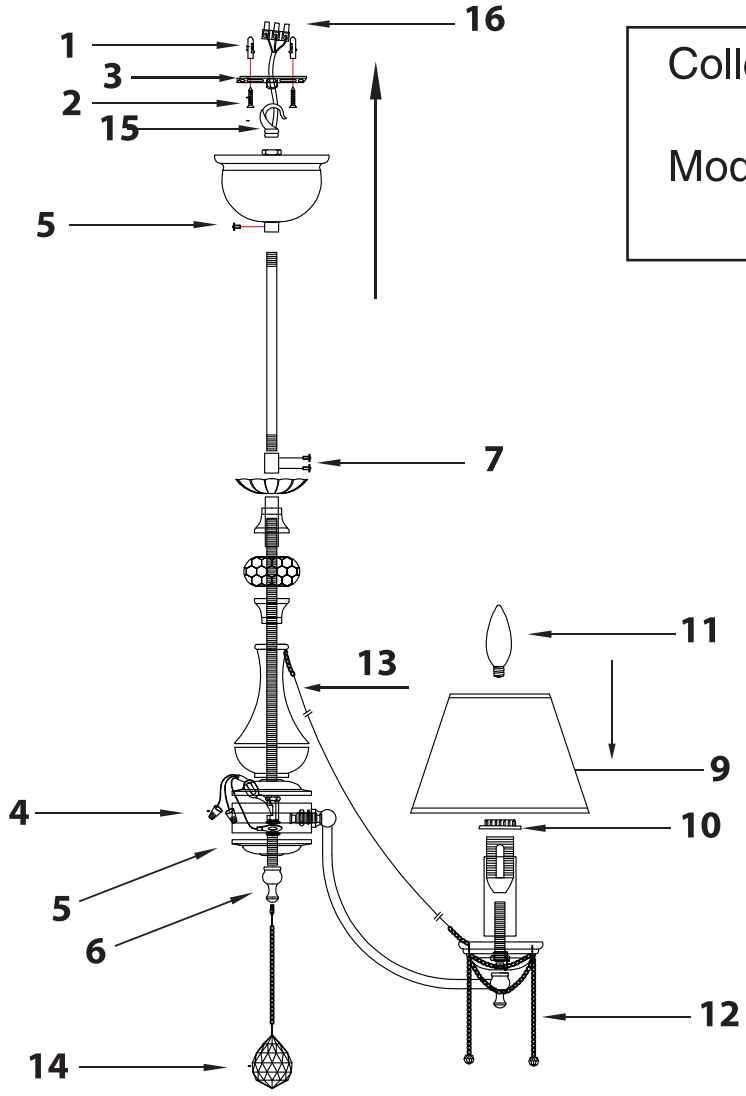

Instruction

Collection: Royal Classic
 Series: Chester
 Model: RC0100-PL-08-R
 Suspended

 8 x E14 (60w)

MAYTONI
 DECORATIVE LIGHTING
www.maytoni.de